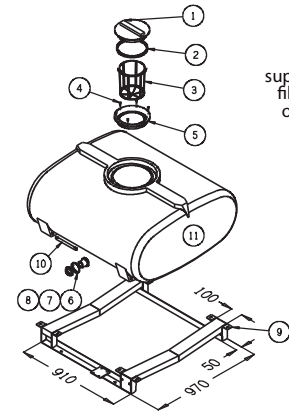

PTSP00400AFG / PTSP00400AKFG

CODE	FEATURES	Trade Inc GST
PTSP00400AFG	400 Litre Capacity - Bare - Pin	$812
Dimensions 1140(L) x 1050(W) x 610(H)		
PTSP00400AKFG	400 Litre Capacity - Steel Skid - Pin	$1372
Dimensions 1140(L) x 1050(W) x 650(H)		

ITEM	CODE	DESCRIPTION
1,2,5	ARLP250VSR	ø255 Lid Assembly Complete
3	ARK200	ø255 Basket Filter
4		Stainless Steel Screws
6,7,8	ARFP038	1 1/2" MBSP Fitting-Poly
9		Skid Frame Only
10	ARP001	4 Pins 18x200
11	PTSP00400AFG	400L LP Tank - Bare

All tanks supplied with lid, filter basket & outlet fitting

OVERALL DIMENSIONS 1140(L) x 1050(W) x 650(H)

600 LITRE