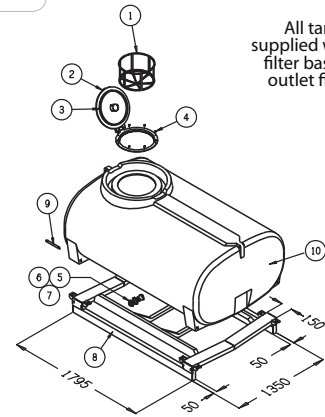

All tanks supplied with lid, filter basket & outlet fitting

OVERALL DIMENSIONS 2000(L) x 1420(W) x 1180(H)

PTSP02000AFG / PTSP02000AKFG

CODE	FEATURES	Trade Inc GST
PTSP02000AFG	2000 Litre Capacity - Bare - Pin	$2200
Dimensions 1640(L) x 1320(W) x 1300(H)		
PTSP02000AKFG	2000 Litre Capacity - Steel Skid - Pin	$3416
Dimensions 1640(L) x 1320(W) x 1350(H)		

ITEM	CODE	DESCRIPTION
1	ARK400	ø455 Filter Basket
2	ARLP450VSR	ø455 Lid, Rim & Seal Assy
3		ø455 Lid Seal Only
4		Stainless Steel Screws
5,6,7	ARFP050	2" MBSP Fitting-Poly
8		Skid Frame Only
9	ARP003	4 Pins 18x260
10	PTSP02000AFG	2000L Tank - Bare