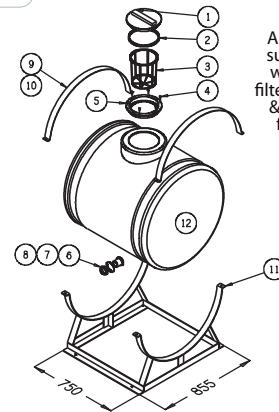

All tanks supplied with lid, filter basket & outlet fitting

OVERALL DIMENSIONS 900(L) x 820(W) x 1045(H)