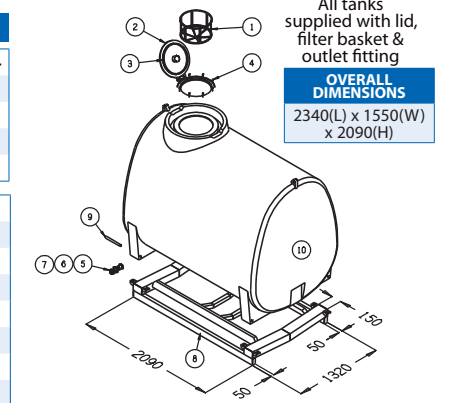

PTSP04800FG / PTSP04800KFG

CODE	FEATURES	Trade Inc GST
PTSP04800FG	4800 Litre Capacity - Bare - Pin	$4301
Dimensions		2340(L) x 1550(W) x 2030(H)
PTSP04800KFG	4800 Litre Capacity - Steel Skid - Pin	$6531
Dimensions		2340(L) x 1550(W) x 2090(H)

ITEM	CODE	DESCRIPTION
1	ARK400	ø455 Filter Basket
2,3	ARLP450VSR	ø455 Lid, Rim & Seal Assy
4		Stainless Steel Screws
5,6,7	ARFP050	2" MBSP Fitting-Poly
8		Skid Frame Only
9	ARP004	4 Pins 24x260
10	PTSP04800FG	4800L Tank - Bare

OVERALL DIMENSIONS
2340(L) x 1550(W) x 2090(H)

5000 LITRE

NEW