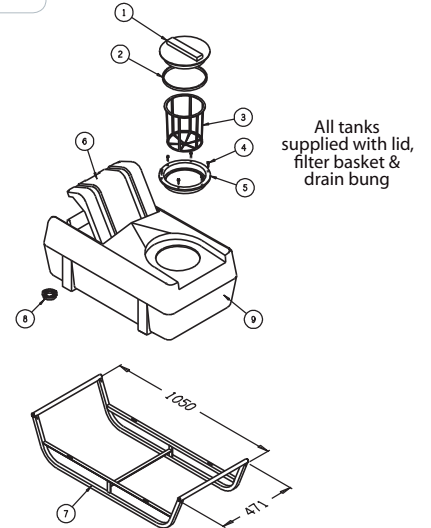

PTSP00100FG / PTSP00100KFG

CODE	FEATURES	Trade Inc GST
PTSP00100FG	100 Litre Capacity - Bare - Pin	$454
Dimensions	900(L) x 500(W) x 430(H)	
PTSP00100KFG	100 Litre Capacity - Steel Skid - Pin	$604
Dimensions	1050(L) x 500(W) x 500(H)	

ITEM	CODE	DESCRIPTION
1,2,5	ARLP250VSR	ø255 Lid Assembly Complete
3	ARK200	ø255 Basket Filter
4		Stainless Steel Screws
6		Pump Compartment Cover
7		Skid Frame Only
8	CFNB20M	3/4" Poly Bung & Seal
9	PTSP00100FG	100L Tank - Bare & Pump Cover

All tanks supplied with lid, filter basket & drain bung

OVERALL DIMENSIONS 1050(L) x 500(W) x 500(H)

200 LITRE