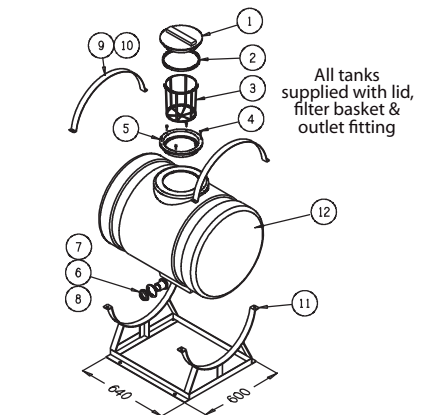

All tanks supplied with lid, filter basket & outlet fitting

OVERALL DIMENSIONS 940(L) x 600(W) x 780(H)