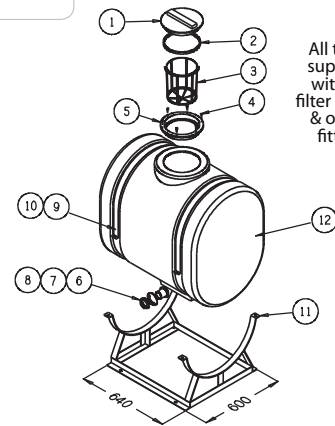

All tanks supplied with lid, filter basket & outlet fitting

OVERALL DIMENSIONS 940(L) x 600(W) x 980(H)

400 LITRE