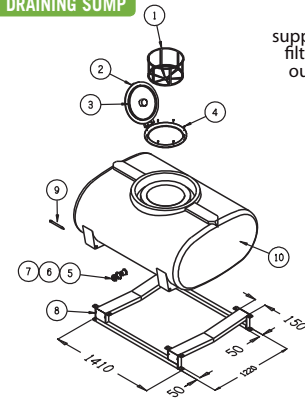

PTSP01500AFG / PTSP01500AKFG

CODE	FEATURES	Trade Inc GST
PTSP01500AFG	1500 Litre Capacity - Bare - Pin	$1725
Dimensions 1800(L) x 1320(W) x 920(H)		
PTSP01500AKFG	1500 Litre Capacity - Steel Skid - Pin	$2586
Dimensions 1800(L) x 1320(W) x 1020(H)		

ITEM	CODE	DESCRIPTION
1	ARK400	ø455 Filter Basket
2	ARLP450VSR	ø455 Lid, Rim & Seal Assy
3		ø455 Lid Seal Only
4		Stainless Steel Screws
5,6,7	ARFP038	1 1/2" MBSP Fitting-Poly
8		Skid Frame Only
9	ARP003	4 Pins 18x260
10	PTSP01500AFG	1500L Squat Tank - Bare

All tanks supplied with lid, filter basket & outlet fitting

OVERALL DIMENSIONS 1800(L) x 1320(W) x 1020(H)

PTSP02000FG / PTSP02000KFG

CODE	FEATURES	Trade Inc GST
PTSP02000FG	2000 Litre Capacity - Bare - Pin	$2200
Dimensions 2000(L) x 1420(W) x 1150(H)		
PTSP02000KFG	2000 Litre Capacity - Steel Skid - Pin	$3416
Dimensions 2000(L) x 1420(W) x 1180(H)		

ITEM	CODE	DESCRIPTION
1	ARK400	ø455 Filter Basket
2	ARLP450VSR	ø455 Lid, Rim & Seal Assy
3		ø455 Lid Seal Only
4		Stainless Steel Screws
5,6,7	ARFP050	2" MBSP Fitting-Poly
8		Skid Frame Only
9	ARP004	4 Pins 24x260
10	PTSP02000FG	2000L Tank - Bare