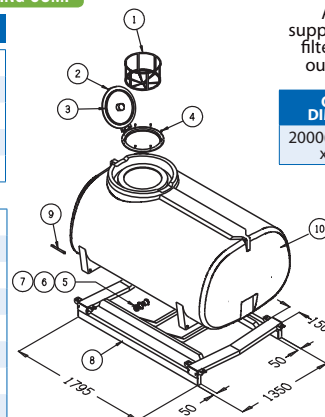

PTSP02500FG / PTSP02500KFG

CODE	FEATURES	Trade Inc GST
PTSP02500FG	2500 Litre Capacity - Bare - Pin	$2581
Dimensions	2000(L) x 1450(W) x 1360(H)	
PTSP02500KFG	2500 Litre Capacity - Steel Skid - Pin	$3812
Dimensions	2000(L) x 1450(W) x 1390(H)	

ITEM	CODE	DESCRIPTION
1	ARK400	ø455 Filter Basket
2	ARLP450VSR	ø455 Lid, Rim & Seal Assy
3		ø455 Lid Seal Only
4		Stainless Steel Screws
5,6,7	ARFP050	2" MBSP Fitting-Poly
8		Skid Frame Only
9	ARP004	4 Pins 24x260
10	PTSP02500FG	2500L Tank - Bare

All tanks supplied with lid, filter basket & outlet fitting

OVERALL DIMENSIONS
2000(L) x 1450(W) x 1390(H)

3000 LITRE