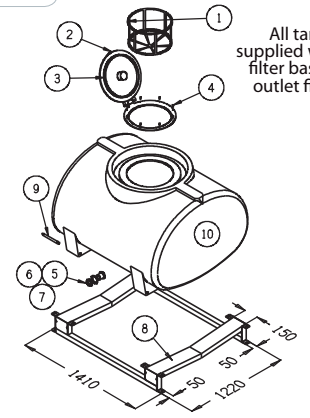

PTSP01500FG / PTSP01500KFG

CODE	FEATURES	Trade Inc GST
PTSP01500FG	1500 Litre Capacity - Bare - Pin	$1725
Dimensions	1640(L) x 1320(W) x 1150(H)	
PTSP01500KFG	1500 Litre Capacity - Steel Skid - Pin	$2586
Dimensions	1640(L) x 1320(W) x 1200(H)	

ITEM	CODE	DESCRIPTION
1	ARK400	ø455 Filter Basket
2	ARLP450VSR	ø455 Lid, Rim & Seal Assy
3		ø455 Lid Seal Only
4		Stainless Steel Screws
5,6,7	ARFP038	1 1/2" MBSP Fitting-Poly
8		Skid Frame Only
9	ARP003	4 Pins 18x260
10	PTSP01500FG	1500L Tank - Bare