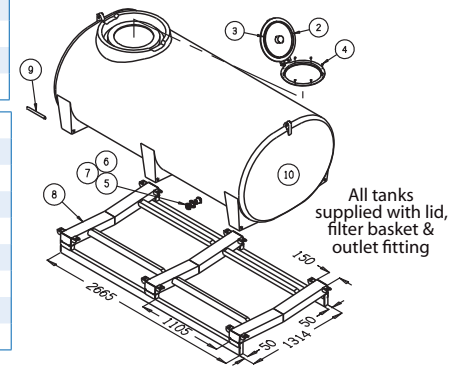

PTSP04400FG / PTSP04400KFG

CODE	FEATURES	Trade Inc GST
PTSP04400FG	4400 Litre Capacity - Bare - Pin	$3989
Dimensions		2960(L) x 1450(W) x 1600(H)
PTSP04400KFG	4400 Litre Capacity - Steel Skid - Pin	$6305
Dimensions		2960(L) x 1450(W) x 1650(H)

ITEM	CODE	DESCRIPTION
1	ARK400	ø455 Filter Basket
2	ARLP450VSR	ø455 Lid, Rim & Seal Assy
3		ø455 Lid Seal Only
4		Stainless Steel Screws
5,6,7	ARFP050	2" MBSP Fitting-Poly
8		Skid Frame Only
9	ARP006	6 Pins 24x330
10	PTSP04400FG	4400L Tank - Bare

OVERALL DIMENSIONS
2960(L) x 1450(W) x 1650(H)

4800 LITRE