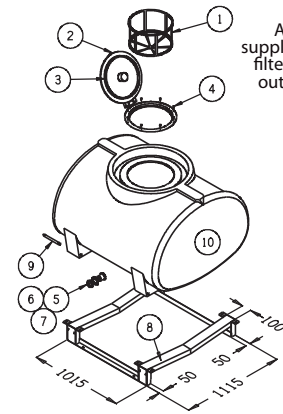

PTSP01000FG / PTSP01000KFG

CODE	FEATURES	Trade Inc GST
PTSP01000FG	1000 Litre Capacity - Bare - Pin	$1219
Dimensions	1360(L) x 1200(W) x 1000(H)	
PTSP01000KFG	1000 Litre Capacity - Steel Skid - Pin	$1950
Dimensions	1360(L) x 1200(W) x 1045(H)	

ITEM	CODE	DESCRIPTION
1	ARK400	ø455 Filter Basket
2	ARLP450VSR	ø455 Lid, Rim & Seal Assy
3		ø455 Lid Seal Only
4		Stainless Steel Screws
5,6,7	ARFP038	1 1/2" MBSP Fitting-Poly
8		Skid Frame Only
9	ARP001	4 Pins 18x200
10	PTSP01000FG	1000L Tank - Bare

OVERALL DIMENSIONS 1360(L) x 1200(W) x 1045(H)

1200 LITRE