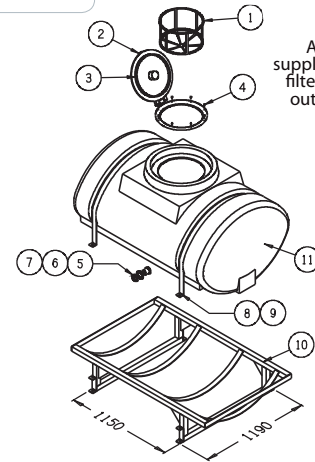

PTSS01200FG / PTSS01200KFG

CODE	FEATURES	Trade Inc GST
PTSS01200FG	1200 Litre Capacity - Bare - Strap	$1387
Dimensions	1600(L) x 1170(W) x 1030(H)	
PTSS01200KFG	1200 Litre Capacity - Steel Skid - Strap	$2209
Dimensions	1600(L) x 1170(W) x 1080(H)	

ITEM	CODE	DESCRIPTION
1	ARK400	ø455 Filter Basket
2	ARLP450VSR	ø455 Lid, Rim & Seal Assy
3		ø455 Lid Seal Only
4		Stainless Steel Screws
5,6,7	ARFP038	1 1/2" MBSP Fitting-Poly
8,9,10		Frame & Straps Only
11	PTSS01200FG	1200L Tank - Bare

OVERALL DIMENSIONS 1600(L) x 1170(W) x 1080(H)

1200 LITRE