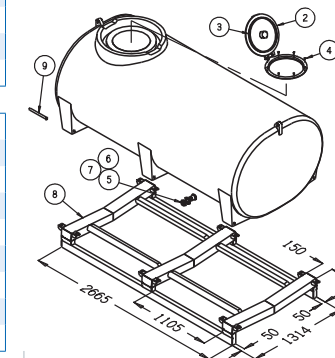

PTSP03400FG / PTSP03400KFG

CODE	FEATURES	Trade Inc GST
PTSP03400FG	3400 Litre Capacity - Bare - Pin	$3664
Dimensions	2960(L) x 1450(W) x 1330(H)	
PTSP03400KFG	3400 Litre Capacity - Steel Skid - Pin	$5952
Dimensions	2960(L) x 1450(W) x 1380(H)	

ITEM	CODE	DESCRIPTION
1	ARK400	ø455 Filter Basket
2	ARLP450VSR	ø455 Lid, Rim & Seal Assy
3		ø455 Lid Seal Only
4		Stainless Steel Screws
5,6,7	ARFP050	2" MBSP Fitting-Poly
8		Skid Frame Only
9	ARP006	6 Pins 24x330
10	PTSP03400FG	3400L Tank - Bare