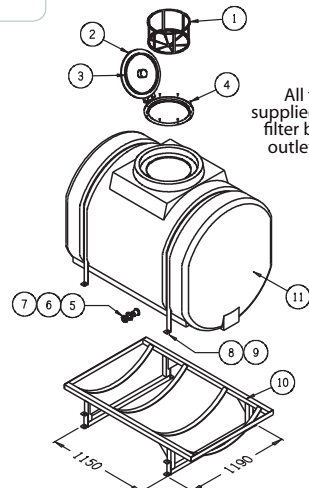

All tanks supplied with lid, filter basket & outlet fitting

OVERALL DIMENSIONS 1600(L) x 1170(W) x 1510(H)