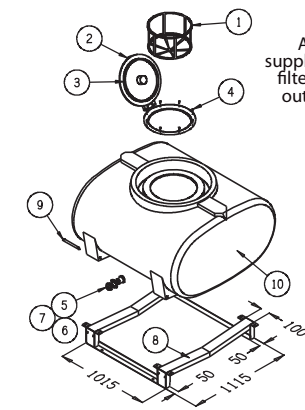

All tanks supplied with lid, filter basket & outlet fitting

OVERALL DIMENSIONS 1360(L) x 1200(W) x 1015(H)