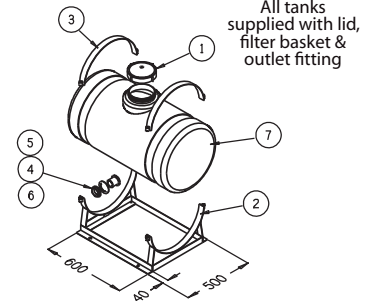

All tanks supplied with lid, filter basket & outlet fitting

OVERALL DIMENSIONS 815(L) x 450(W) x 610(H)

100 LITRE