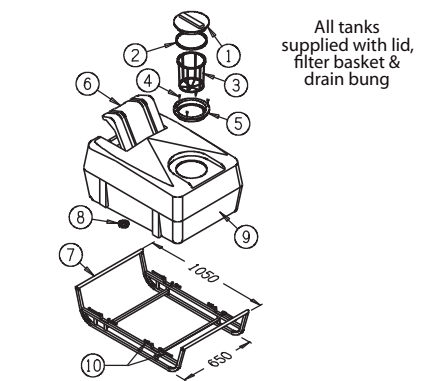

All tanks supplied with lid, filter basket & drain bung

OVERALL DIMENSIONS 1036(L) x 700(W) x 580(H)

200 LITRE