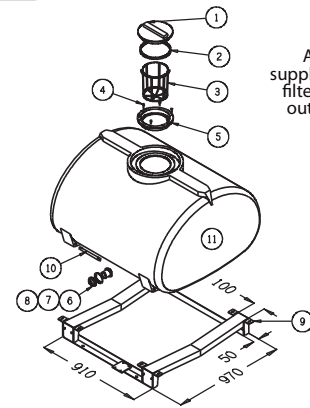

PTSP00600FG / PTSP00600KFG

CODE	FEATURES	Trade Inc GST
PTSP00600FG	600 Litre Capacity - Bare - Pin	$937
Dimensions 1190(L) x 1050(W) x 850(H)		
PTSP00600KFG	600 Litre Capacity - Steel Skid - Pin	$1507
Dimensions 1190(L) x 1050(W) x 890(H)		

ITEM	CODE	DESCRIPTION
1,2,5	ARLP250VSR	ø255 Lid Assembly Complete
3	ARK200	ø255 Basket Filter
4		Stainless Steel Screws
6,7,8	ARFP038	1 1/2" MBSP Fitting-Poly
9		Skid Frame Only
10	ARP001	4 Pins 18x200
11	PTSP00600FG	600L LP Tank - Bare

All tanks supplied with lid, filter basket & outlet fitting

OVERALL DIMENSIONS 1190(L) x 1050(W) x 890(H)

600 LITRE