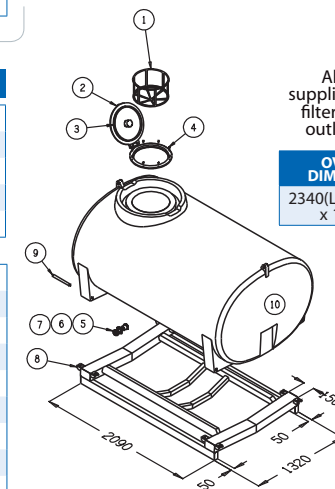

PTSP03000FG / PTSP03000KFG

CODE	FEATURES	Trade Inc GST
PTSP03000FG	3000 Litre Capacity - Bare - Pin	$3428
Dimensions	2340(L) x 1500(W) x 1310(H)	
PTSP03000KFG	3000 Litre Capacity - Steel Skid - Pin	$5457
Dimensions	2340(L) x 1500(W) x 1360(H)	

ITEM	CODE	DESCRIPTION
1	ARK400	ø455 Filter Basket
2	ARLP450VSR	ø455 Lid, Rim & Seal Assy
3		ø455 Lid Seal Only
4		Stainless Steel Screws
5,6,7	ARFP050	2" MBSP Fitting-Poly
8		Skid Frame Only
9	ARP004	4 Pins 24x260
10	PTSP03000FG	3000L Tank - Bare

All tanks supplied with lid, filter basket & outlet fitting

OVERALL DIMENSIONS
2340(L) x 1500(W) x 1360(H)

3400 LITRE