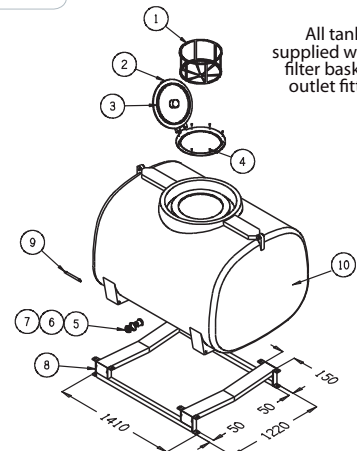

All tanks supplied with lid, filter basket & outlet fitting

OVERALL DIMENSIONS 1640(L) x 1320(W) x 1350(H)

PTSS02000FG / PTSS02000KFG

CODE	FEATURES	Trade Inc GST
PTSS02000FG	2000 Litre Capacity - Bare - Pin	$2200
Dimensions 1600(L) x 1170(W) x 1460(H)		
PTSS02000KFG	2000 Litre Capacity - Steel Skid - Pin	$3268
Dimensions 1600(L) x 1170(W) x 1510(H)		

ITEM	CODE	DESCRIPTION
1	ARK400	ø455 Filter Basket
2	ARLP450VSR	ø455 Lid, Rim & Seal Assy
3		ø455 Lid Seal Only
4		Stainless Steel Screws
5,6,7	ARFP050	2" MBSP Fitting-Poly
8,9,10		Frame & Straps Only
11	PTSS02000FG	2000L Tank - Bare