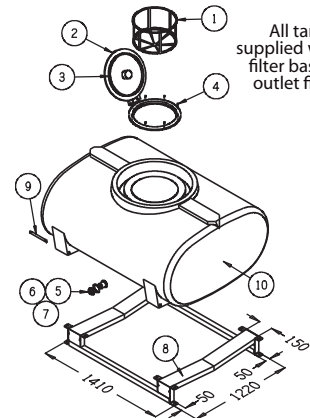

OVERALL DIMENSIONS 1640(L) x 1320(W) x 1050(H)

1500 LITRE