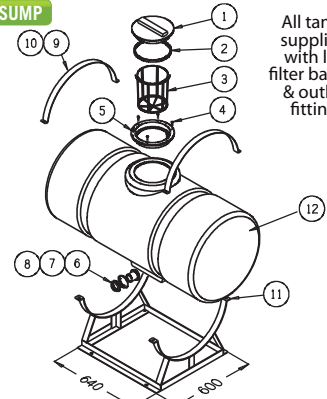

All tanks supplied with lid, filter basket & outlet fitting

OVERALL DIMENSIONS 1260(L) x 590(W) x 1005(H)

300 LITRE