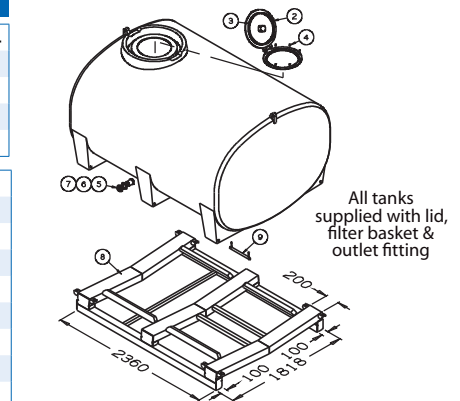

PTSP06000AFG / PTSP06000AKFG

CODE	FEATURES	Trade Inc GST
PTSP06000AFG	6000 Litre Capacity - Bare - Pin	$5188
Dimensions		2760(L) x 2000(W) x 1670(H)
PTSP06000AKFG	6000 Litre Capacity - Steel Skid - Pin	$7926
Dimensions		2760(L) x 2000(W) x 1782(H)

ITEM	CODE	DESCRIPTION
1	ARK400	ø455 Filter Basket
2	ARLP450VSR	ø455 Lid, Rim & Seal Assy
3		ø455 Lid Seal Only
4		Stainless Steel Screws
5,6,7	ARFP050	2" MBSP Fitting-Poly
8		Skid Frame Only
9	ARP006	6 Pins 24x330
10	PTSP06000AFG	6000L Tank - Bare