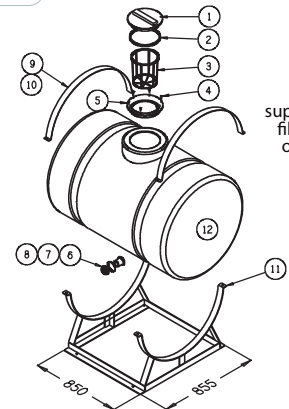

All tanks supplied with lid, filter basket & outlet fitting

OVERALL DIMENSIONS 1250(L) x 820(W) x 1050(H)

800 LITRE