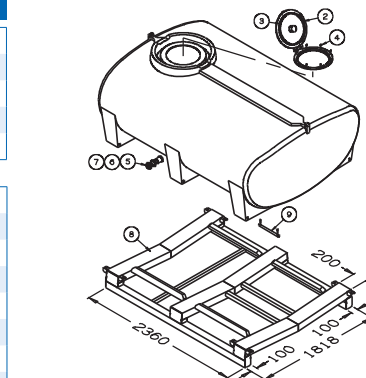

PTSP04000FG / PTSP04000KFG

CODE	FEATURES	Trade Inc GST
PTSP04000FG	4000 Litre Capacity - Bare - Pin	$4109
Dimensions	2760(L) x 2000(W) x 1230(H)	
PTSP04000KFG	4000 Litre Capacity - Steel Skid - Pin	$6169
Dimensions	2760(L) x 2000(W) x 1336(H)	

ITEM	CODE	DESCRIPTION
1	ARK400	ø455 Filter Basket
2	ARLP450VSR	ø455 Lid, Rim & Seal Assy
3		ø455 Lid Seal Only
4		Stainless Steel Screws
5,6,7	ARFP050	2" MBSP Fitting-Poly
8		Skid Frame Only
9	ARP006	6 Pins 24x330
10	PTSP04000FG	4000L Tank - Bare