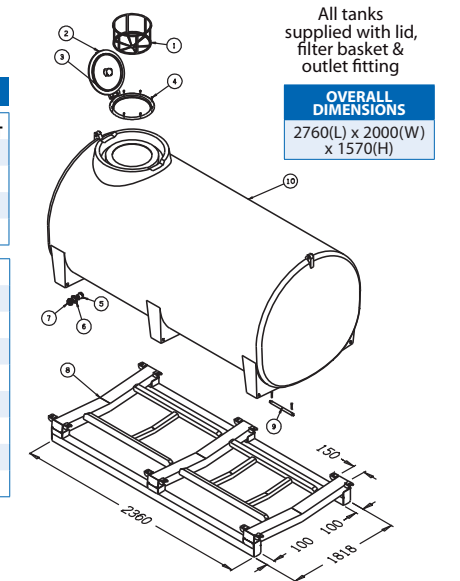

PTSP05000FG / PTSP05000KFG

CODE	FEATURES	Trade Inc GST
PTSP05000FG	5000 Litre Capacity - Bare - Pin	$4499
Dimensions		2760(L) x 2000(W) x 1520(H)
PTSP05000KFG	5000 Litre Capacity - Steel Skid - Pin	$6559
Dimensions		2760(L) x 2000(W) x 1570(H)

ITEM	CODE	DESCRIPTION
1	ARK400	ø455 Filter Basket
2	ARLP450VSR	ø455 Lid, Rim & Seal Assy
3		ø455 Lid Seal Only
4		Stainless Steel Screws
5,6,7	ARFP050	2" MBSP Fitting-Poly
8		Skid Frame Only
9	ARP006	6 Pins 24x330
10	PTSP05000FG	5000L Tank - Bare

OVERALL DIMENSIONS
2760(L) x 2000(W) x 1570(H)

6000 LITRE

NEW