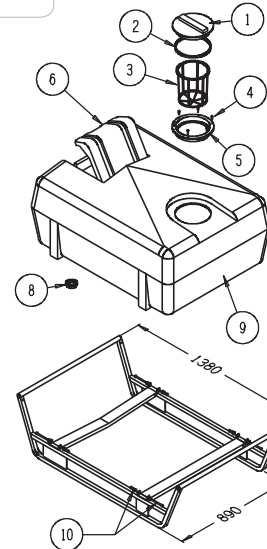

## PIN MOUNT & STRAP MOUNT TANKS

WITH FULLY DRAINING SUMP

300 LITRE

PTSS00300FG / PTSS00300KFG		
<b>CODE</b>	<b>FEATURES</b>	<b>Trade Inc GST</b>
PTSS00300FG	300 Litre Capacity - Bare - Pin	\$662
<b>Dimensions</b>	1260(L) x 590(W) x 755(H)	
PTSS00300KFG	300 Litre Capacity - Steel Skid - Pin	\$903
<b>Dimensions</b>	1260(L) x 590(W) x 1005(H)	
ITEM	CODE	DESCRIPTION
1,2,5	ARLP250VSR	ø255 Lid Assembly Complete
3	ARK200	ø255 Basket Filter
4		Stainless Steel Screws
6,7,8	ARFP038	1 1/2" MBSP Fitting-Poly
9,10,11		Frame & Straps Only
12	PTSS00300FG	300L Tank - Bare

All tanks supplied with lid, filter basket & outlet fitting

OVERALL DIMENSIONS 1260(L) x 590(W) x 1005(H)

300 LITRE

PTSS00300AFG / PTSS00300AKFG		
<b>CODE</b>	<b>FEATURES</b>	<b>Trade Inc GST</b>
PTSS00300AFG	300 Litre Capacity - Bare - Strap	\$662
<b>Dimensions</b>	940(L) x 600(W) x 950(H)	
PTSS00300AKFG	300 Litre Capacity - Steel Skid - Strap	\$903
<b>Dimensions</b>	940(L) x 600(W) x 980(H)	
ITEM	CODE	DESCRIPTION
1,2,5	ARLP250VSR	ø255 Lid Assembly Complete
3	ARK200	ø255 Basket Filter
4		Stainless Steel Screws
6,7,8	ARFP038	1 1/2" MBSP Fitting-Poly
9,10,11		Frame & Straps Only
12	PTSS00300AFG	300L Tank - Bare

All tanks supplied with lid, filter basket & outlet fitting

OVERALL DIMENSIONS 940(L) x 600(W) x 980(H)

400 LITRE

PTSP00400FG / PTSP00400KFG		
<b>CODE</b>	<b>FEATURES</b>	<b>Trade Inc GST</b>
PTSP00400FG	400 Litre Capacity - Bare - Pin	\$767
<b>Dimensions</b>	1200(L) x 890(W) x 600(H)	
PTSP00400KFG	400 Litre Capacity - Steel Skid - Skid	\$1260
<b>Dimensions</b>	1380(L) x 890(W) x 650(H)	
ITEM	CODE	DESCRIPTION
1,2,5	ARLP250VSR	ø255 Lid Assembly Complete
3	ARK200	ø255 Basket Filter
4		Stainless Steel Screws
6		Pump Compartment Cover
7		Skid Frame Only
8	CFNB20M	3/4" Drain Bung
9	PTSP00400FG	400L Tank - Bare & Pump Cover
10		4 x M8 x 75 Bolts, Lock Nut & 2-Flat Washers/Bolt