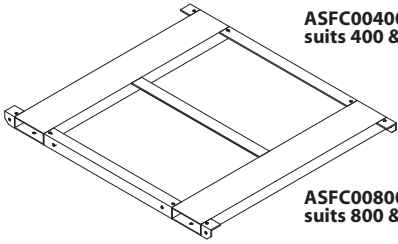

## STEEL FRAMES FOR FREE STANDING TANKS

ASFC00400 suits 400 & 600L FS tanks

ASFC00400PP - with pump plate suits 400 & 600L FS tanks

ASFC00800PP - with pump plate suits 800 & 1100L FS tanks

Easy bolt together design