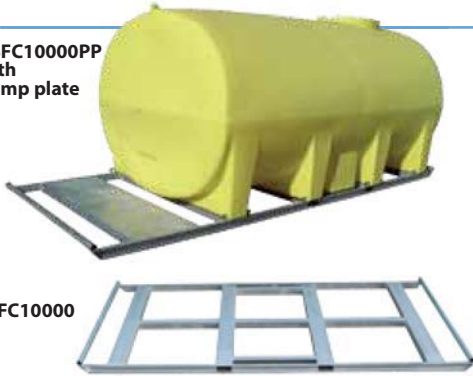

## STEEL FRAMES FOR FREE STANDING TANKS

ASFC00400 suits 400 & 600L FS tanks

ASFC00400PP - with pump plate suits 400 & 600L FS tanks

ASFC00800PP - with pump plate suits 800 & 1100L FS tanks

Easy bolt together design

ASFC00800 suits 800 & 1100L FS tanks

ASFC10000PP with pump plate

ASFC10000

### FEATURES

- Hot dipped galvanised frame with fork lift points for easy lifting when empty
- Choose from tank only frame or frame with pump plate

CODE	DESCRIPTION	Trade Inc GST
ASFC00400	Steel frame for 400/600L Free Standing Tanks	\$620
ASFC00400PP	As above with pump plate	\$1073
ASFC00800	Steel frame for 800/1100L Free Standing Tanks	\$627
ASFC00800PP	As above with pump plate	\$1101
ASFC01200	Steel frame for 1200/1500L Free Standing Tanks	\$1324
ASFC01200PP	As above with pump plate	\$1716
ASFC02000	Steel frame for 2000/2500L Free Standing Tanks	\$1937
ASFC02000PP	As above with pump plate	\$2328
ASFC03000	Steel frame for 3000/4800L Free Standing Tanks	\$2315
ASFC03000PP	As above with pump plate	\$2732
ASFC03400	Steel frame for 3400/4400L Free Standing Tanks	\$2536
ASFC03400PP	As above with pump plate	\$2948
ASFC04000	Steel frame for 4000/5000/6000L Free Standing Tanks	\$2536
ASFC04000PP	As above with pump plate	\$2948
ASFC07000	Steel frame for 7000/8000L Free Standing Tanks	\$3157
ASFC07000PP	As above with pump plate	\$3623
ASFC10000	Steel frame for 10000/13000L Free Standing Tanks	\$4274
ASFC10000PP	As above with pump plate	\$4718