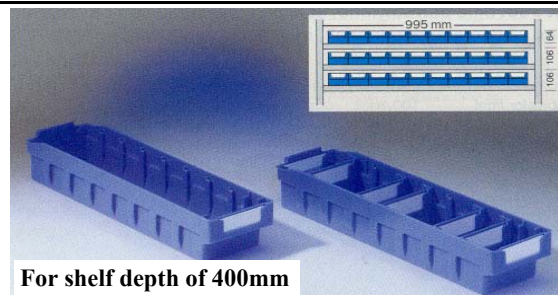

For shelf depth of 500mm

RK 400 *Non-Stock Item.*

Blue polystyrene, subdividable into 8 compartments max .,
6 containers per shelf.

		Order No.
RK 400	L 408 x W 162 x H 66 mm	RK 400
Labels for front	100/pack	RKE 500 N
Protective cover	100/pack	RKF 500 N
Divider	1	RKT 400
Labels f. back a. dividers	100/pack	RKE 400
Protective cover	100/pack	RKF 400