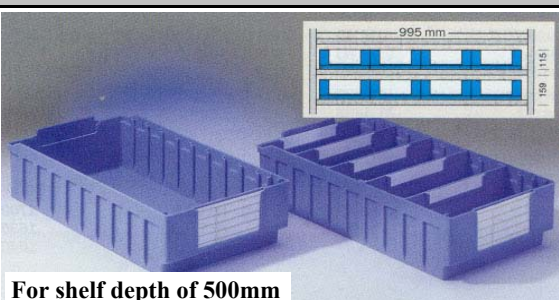

For shelf depth of 400mm

#RK 321

Stock Item.

Blue polystyrene, subdividable into 6 compartments max .,
 6 containers per - 990 mm shelf KF2.

Size: L290 x W162 x H115 mm		Order No
RK 321	1/CTN(10)	RK 321
Labels for front	100/pack	RKE 321
Protective cover	100/pack	RKF 321
Divider	1/CTN(50)	RKT 321
Labels f. back a. dividers	100/pack	RKE 500 N
Protective cover	100/pack	RKE 500 N

For shelf depth of 300mm

RK 521 B

Non-Stock Item.

Blue polystyrene, subdividable into 10 compartments max .,
 4 containers per shelf.

		Order No.
RK 521 B	L 490 x W 243 x H 115 mm	RK 521 B
Labels for front	100/pack	RKE 321
Protective cover	100/pack	RKF 321
Divider	1	RKT 5/421 B
Labels f. back a. dividers	100/pack	RKE 500 N
Protective cover	100/pack	RKF 500 N

For shelf depth of 500mm

Non-Stock ... Minimum Order will Apply. Lead Time Up To 10 Weeks.

All prices/specifications subject to change without notice.

RK Series Poly Parts Containers

Non-Stock Items ... Minimum Order will Apply. Lead Time Up To 10 Weeks.