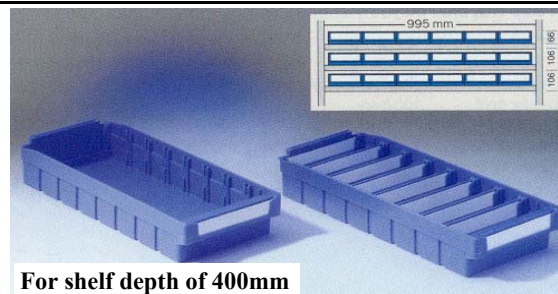

For shelf depth of 400mm

RK 421 B *Non-Stock Item.*

Blue polystyrene, subdividable into 8 compartments max .,
4 containers per shelf.

		Order No.
RK 421 B	L 390 x W 243 x H 115 mm	RK 421 B
Labels for front	100/pack	RKE 321
Protective cover	100/pack	RKF 321
Divider	1	RKT 5/421 B
Labels f. back a. dividers	100/pack	RKE 500 N
Protective cover	100/pack	RKF 500 N