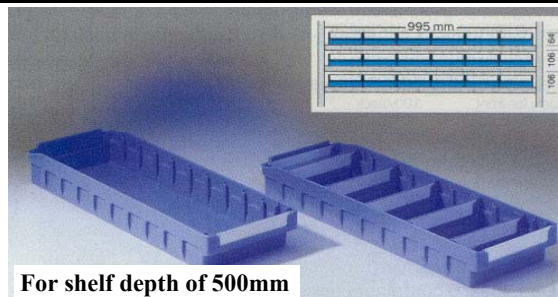

For shelf depth of 500mm

RK 400 S

Blue polystyrene, subdividable into 8 compartments max .,
10 containers per shelf.

		Order No.
RK 400 S	L 390 x W 97 x H 64 mm	RK 400 S
Labels for front	100/pack	RKE 400 S
Protective cover	100/pack	RKF 400 S
Divider	1	RKT 400 S
Labels f. back a. dividers	100/pack	RKE 400 S
Protective cover	100/pack	RKF 400 S