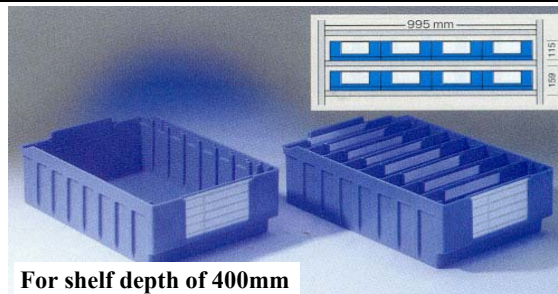

For shelf depth of 400mm

For shelf depth of 400mm

All prices/specifications subject to change without notice.