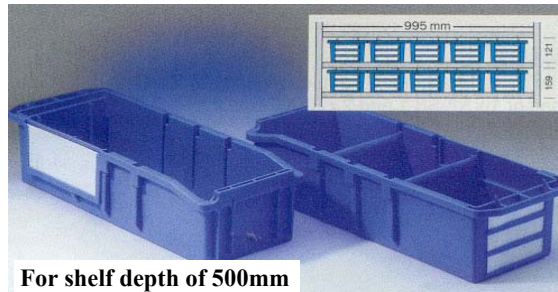

For shelf depth of 300mm

RK 521 B

Non-Stock Item.

Blue polystyrene, subdividable into 10 compartments max .,
 4 containers per shelf.

		Order No.
RK 521 B	L 490 x W 243 x H 115 mm	RK 521 B
Labels for front	100/pack	RKE 321
Protective cover	100/pack	RKF 321
Divider	1	RKT 5/421 B
Labels f. back a. dividers	100/pack	RKE 500 N
Protective cover	100/pack	RKF 500 N

For shelf depth of 500mm

Non-Stock ... Minimum Order will Apply. Lead Time Up To 10 Weeks.

All prices/specifications subject to change without notice.

RK Series Poly Parts Containers

Non-Stock Items ... Minimum Order will Apply. Lead Time Up To 10 Weeks.

RK 522 *Non-Stock Item.*

Blue polystyrene, subdividable into 4 compartments max .,
 5 containers per shelf.

		Order No.
RK 522	L 520 x W 190 x H 121 mm	RK 522 PP
Labels for front	100/pack	RKE 522 S
Protective cover	100/pack	RKF 522 S
Labels for long. side	100/pack	RKE 522 L
Protective cover	100/pack	RKF 522 L
Divider	1	RKT 522 PP