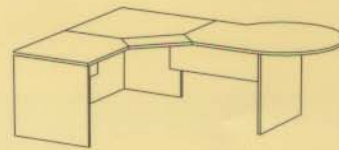

Length(mm) (LH)	Width(mm) (RH)	Depth(mm)
1800	2250	600
1800	2250	750

Book Shelf Hutch

Length(mm)	Depth(mm)	Height(mm)
1800	300	1075
1500	300	1075

Typist Pillar for Hutch
7 Plastic Sliding Trays

Computer Workstations (with or without adjustable Keyboard)