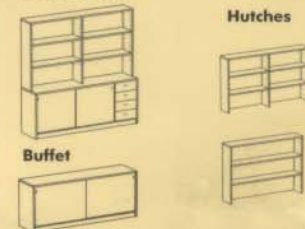

Buffet Hutch

Hutches

Buffet

Buffets Available: 900(w), 1200(w), 1500(w), and 1800(w)mm. All are 450(d) x 725(h).

Bookcase Hutches (to suit Buffets, Desks and Workstations): 900(w), 1200(w), 1500(w), and 1800(w)mm. All are 300d x 1075h with 2 adjustable shelves.