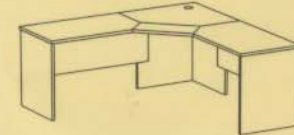

Concept Range

Concept

Desk 1800(w) x 900(d) with Mobile Pedestal and return with 3 drawers and sliding door storage. Pictured in Birch and Ironstone.

Concept

Executive Computer Workstation 1800(LH) x 2250(RH) x 600(d) with bulb out(RH) and Bookshelf Hutch 1800(w) x 1075(h) x 300(d). 2 Drawer plus 1 File Mobile Pedestal. Pictured in Beech and Ironstone

Concept

Computer Workstation 1800(LH) x 1800(RH) x 600(d) with adjustable keyboard. 2 File Drawer Mobile Pedestal. Pictured in Beech

Concept

D-Ended Boardroom Table 2400(l) x 1200(w). Pictured in Birch and Black.

Concept

Stationery Cupboard(left) 1800(h) x 900(w) x 450(d) with 4 adjustable shelves pictured in Beech and Ironstone. Buffet (right) 1800(w) x 450(d) x 725(h) has optional drawers fitted. Bookcase Hutch 1800(w) x 1075(h) x 300(d) Pictured in Cherry and Ironstone.

Birch   Beech   Scandinavian Elm   Grey

Ironstone   Cherry   Beige   Black

Board Options
25mm Melamine Board with matching ABS edging and Black Bow Handle

Manufactured in Australia by DDK Commercial Interiors Pty. Ltd. ABN 86 051 715 014

Desks

Width(mm)	Depth(mm)	Height(mm)
1350	750	725
1500	750	725
1500	900	725
1800	900	725
2100	900	725

Filing Cabinets with matching ABS edging and 25mm tops and sides.

Mobile Pedestals

Fixed Pedestals

Desk Returns (all 900mm long, 450mm deep and 725mm high)

Executive Computer Workstations with Bulb End (with or without adjustable Keyboard)

Workstations

Length(mm) (LH)	Width(mm) (RH)	Depth(mm)
1800	2250	600
1800	2250	750

Book Shelf Hutch

Length(mm)	Depth(mm)	Height(mm)
1800	300	1075
1500	300	1075

Typist Pillar for Hutch
7 Plastic Sliding Trays

Computer Workstations (with or without adjustable Keyboard)

Workstations

Length(mm) (LH)	Width(mm) (RH)	Depth(mm)
1800	1800	600
1800	1800	750

Boardroom Tables