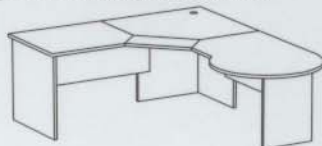

Executive Computer Workstations with Bulb End built in, out, left or right. (with or without adjustable Keyboard)

Reception Desk
2 Piece

Reception Desk
1 Piece

With detachable or fixed hob and full modesty panel 1800(w) x 900(d) x 725/1025(h)

Workstations

Length(mm) (LH)	Length(mm) (RH)	Depth(mm)
1800	2250	600
1800	2250	750

Bookshelf Hutch

Width(mm)	Depth(mm)	Height(mm)
1800	300	1075

Typist Pillar for Hutch
7 Plastic Sliding Trays