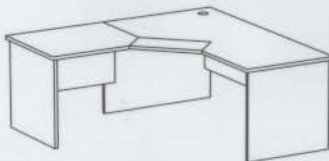

Workstations

Length(mm) (LH)	Length(mm) (RH)	Depth(mm)
1800	2250	600
1800	2250	750

Bookshelf Hutch

Width(mm)	Depth(mm)	Height(mm)
1800	300	1075

Typist Pillar for Hutch
7 Plastic Sliding Trays

Computer Workstations

(with or without adjustable Keyboard)

Workstations

Length(mm) (LH)	Length(mm) (RH)	Depth(mm)
1800	1800	600
1800	1800	750

Other sizes also available

Boardroom Tables

Length(mm)	Width(mm)	Height(mm)
2400	1200	725
1800	900	725

Other sizes also available

Boardroom Tables

'D' Ended, Boat Shaped, Rectangular with 'H' Base

Coffee Tables

All 600mm deep; 1200, 900 or 600mm wide and 450 high

Meeting Tables round with Cross or Chrome Base: 900 or 1200mm diam.

Stationery Cupboard

Coat Cupboard

Mobile Utility Cupboard

Bookcases with ply back (1800 high available with solid back)

Bookcases (All 300mm deep)

Height(mm)	Wide(mm)	Adjustable Shelves
1800	900	3+1 fixed
1500	900	2+1 fixed
1200	900	2
900	900	2