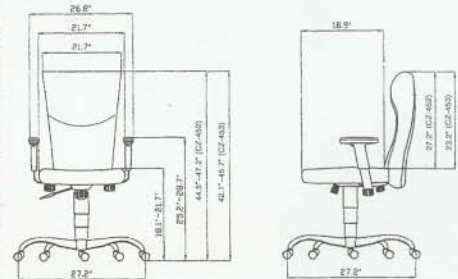

CZ-452 and CZ-453

CZ-750

CZ-750

Adjustable arms

- High Back managerial and task chair
- Contoured seat and back cushion
- Multi-function lever adjustment
- Independent "Free floating" seat and back adjustment and lockable at infinite position
- Back rest adjusts up and down
- Fully shelled seat and back
- New easy grip lever holder
- Waterfall-front seat design
- Horizontally and vertically adjustable P.U. armrests
- Reinforced nylon base
- German gas lift
- 3 year warranty