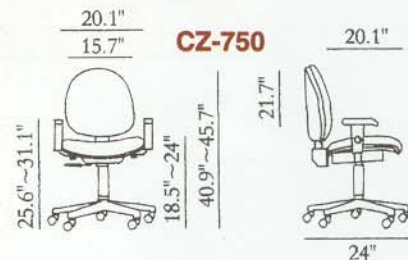

Choice of Materials

SPACEPAC
INDUSTRIES Pty. Ltd.
39 Ellen St. Wollongong NSW 2500, AUSTRALIA
Phone: +61 2 4227 3444 • 1300 763 444
Fax: +61 2 4226 2208 • ABN 98 002 454 462
spacepac@spacepac.com.au

comfortline office furniture