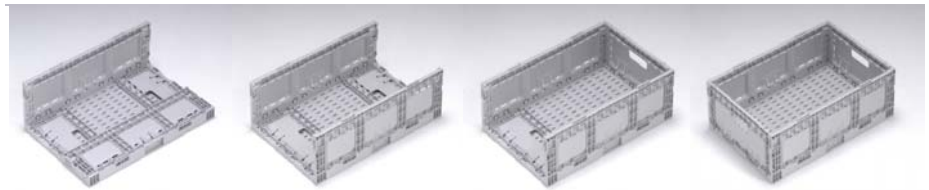

Replaces all previous versions

Effective 23rd May 2007

THE ULTIMATE RETURNABLE - FOLDING CRATE

- One touch simple knock down, inwards folding, best return logistics ratio.
- Strong durable, food grade polymer.
- **100% recyclable**
- Drop in card identification provision for RFID.
- Compatible with corrugated boxes - retail ready, cross and column stack for **Australian pallets**.
- Can be hot stamped with company text
- Standard colour : Light Grey -
Other Colours POA (minimum quantity required)

A094 - 17 Litre / 8 kg load capacity folding crate

External	: 578 x 385 x 94 mm	Tare Weight	: 1.15 kg
Internal	: 553 x 357 x 87 mm	Stacking Per Layer	: 6
Folded	: 578 x 385 x 34 mm	Qty per Pallet Folded	: 186
Internal Fill Height	: 87 mm	Layers High Folded	: 31
Load Capacity	: 17 Litres / 8 kg	Layers High Erected - (2.4m)	: 23

Drop in card identification

B172 - 33 Litre / 16 kg load capacity folding crate

External	: 578 x 385 x 172 mm	Tare Weight	: 1.58 kg
Internal	: 553 x 357 x 165 mm	Stacking Per Layer	: 6
Folded	: 578 x 385 x 34 mm	Qty per Pallet Folded	: 186
Internal Fill Height	: 165 mm	Layers High Folded	: 31
Load Capacity	: 33 Litres / 16 kg	Layers High Erected - (2.4m)	: 13

Grid surface allows you to stick and remove the label easily

C210 - 41 Litre / 20 kg load capacity folding crate

External	: 578 x 385 x 210 mm	Tare Weight	: 1.76 kg
Internal	: 553 x 357 x 203 mm	Stacking Per Layer	: 6
Folded	: 578 x 385 x 34 mm	Qty per Pallet Folded	: 186
Internal Fill Height	: 203 mm	Layers High Folded	: 31
Load Capacity	: 41 Litres / 20 kg	Layers High Erected - (2.4m)	: 10