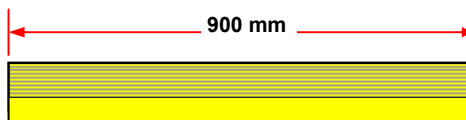

Ramp No Corner