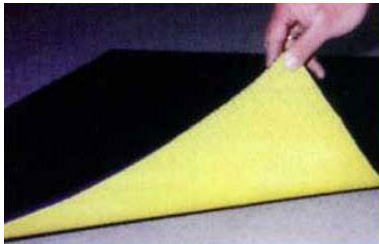

TRADE PRICE LIST

MAT ACCESSORIES

Picture
Not
Available

Velcro Mat Grips - 25mm - Black

- Pressure sensitive heavy duty Velcro.
- Attach to underside of the mat.
- The Velcro grips many (Though not all) carpets to prevent mats "walking"

Part Number	Description	Qty Pk		
# SPMUVEL250-BLK	25mm x 20m Roll	1		
# SPMUVEL170-BLK	170 x 25m strip	12		

Mat Grip Underlay - Black

- Attached beneath mats prevents mat slip on hard floors and many carpets.