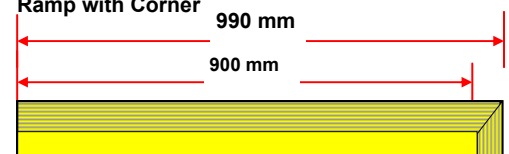

Ramp with Corner