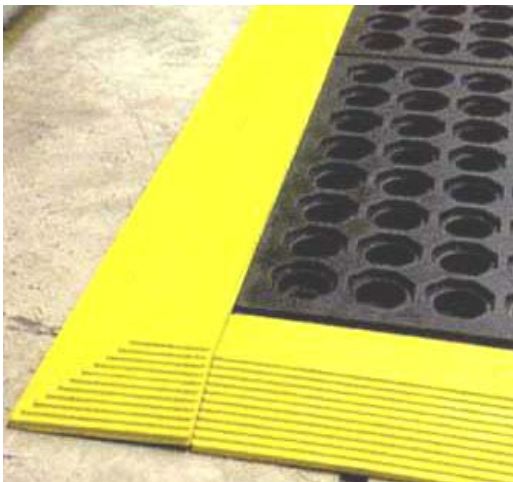

Joining Strips Black

Part Number	Dimension	Qty Pk		
# SPMCJSR1BK-BLK	300mm Length	1		

Edging Ramps for 900mm Length Mats

For: # SPMC3636RD-RED; # SPMC3636BK-BLK; # SPMD3636BK-BLK

Available in Black, Red and Safety Yellow

Features of Edging ramps Red and Safety Yellow:

- Cleanstep stops dirt before it can be tracked into your office, workplace or home.
- The unique layered pad has a specially formulated, non-transferring adhesive that removes dirt from shoes and heels (even paws) without inconveniencing the user.
- Cleanstep has been specifically designed for industrial, commercial or residential application and significantly reduces dirt contamination in high traffic areas.
- It's unique design will increase carpet/flooring life and help reduce maintenance and flooring costs.
- Once the top layer is completely used, simply pull on the corner tab, remove the dirty sheet and expose the next clean sheet.
- Low Profile - Each pad contains 60 layers, yet has a profile less than 3mm high.
- Non-skid - The pads are mounted on a non-skid frame that stays put, even on carpet, tile or slippery floors.

**Ramp with Corner
SPMCERMPYW-YEL**

For single mat:
4 x Ramp
with Corner

For single mat with
one side against wall:
2 x Ramp with Corner +
1 x Ramp no Corner

For double mat:
4 x Ramp with Corner + 2 x Ramp No Corner