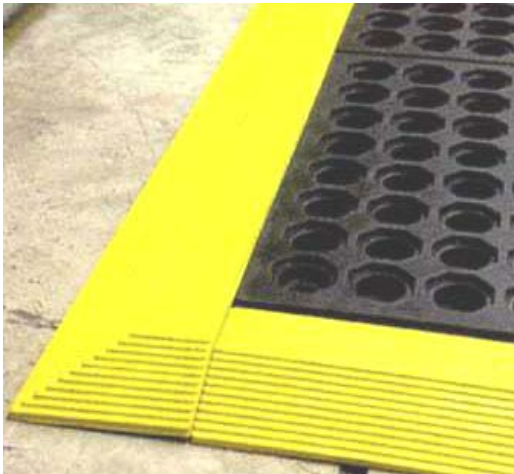

Part Number	Dimension (Width x Length)	Qty Pk		
# SPMG3660BK-BLK	900mm x 1.5m	1		

Rubber Anti-Slip Safety - Step Safe Black

- Raised ribs with scraping cleats remove dirt and food droppings from shoes
- Provides sure footing in wet, greasy areas
- Made of nitrile rubber-ensure resistance to oil and fat
- Safety bevelled edges
- **16.5mm Thickness**

Ramps - # SPMCERMPYW-YEL

Part Number	Dimension (Width x Length)	Qty Pk		
# SPMC3636RD-RED	900 x 900mm Mat	1		

Edging Ramps for 900mm Length Mats

For: # SPMC3636RD-RED; # SPMC3636BK-BLK; # SPMD3636BK-BLK

Available in Black, Red and Safety Yellow

Features of Edging ramps Red and Safety Yellow:

- Cleanstep stops dirt before it can be tracked into your office, workplace or home.
- The unique layered pad has a specially formulated, non-transferring adhesive that removes dirt from shoes and heels (even paws) without inconveniencing the user.
- Cleanstep has been specifically designed for industrial, commercial or residential application and significantly reduces dirt contamination in high traffic areas.
- It's unique design will increase carpet/flooring life and help reduce maintenance and flooring costs.
- Once the top layer is completely used, simply pull on the corner tab, remove the dirty sheet and expose the next clean sheet.
- Low Profile - Each pad contains 60 layers, yet has a profile less than 3mm high.
- Non-skid - The pads are mounted on a non-skid frame that stays put, even on carpet, tile or slippery floors.

Ramp with Corner
SPMCERMPYW-YEL

For single mat:
4 x Ramp
with Corner

For single mat with
one side against wall:
2 x Ramp with Corner +
1 x Ramp no Corner

Part Number	Colour	Qty Pk		
# SPMCERMPBK-BLK	Black - w/ corner	1		
# SPMCERPNC-BLK	Black - no corner	1		
# SPMCERMPRD-RED	Red - w/ corner	1		
# SPMCERPNC-RED	Red - no corner	1		
# SPMCERMPYW-YEL	Yellow - w/ corner	1		
# SPMCERPNC-YEL	Yellow - no corner	1		