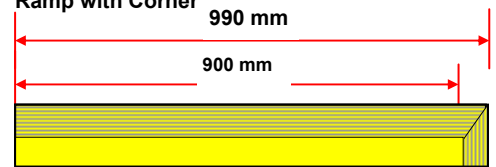

Features of Edging ramps Red and Safety Yellow:

- Cleanstep stops dirt before it can be tracked into your office, workplace or home.
- The unique layered pad has a specially formulated, non-transferring adhesive that removes dirt from shoes and heels (even paws) without inconveniencing the user.
- Cleanstep has been specifically designed for industrial, commercial or residential application and significantly reduces dirt contamination in high traffic areas.
- It's unique design will increase carpet/flooring life and help reduce maintenance and flooring costs.
- Once the top layer is completely used, simply pull on the corner tab, remove the dirty sheet and expose the next clean sheet.
- Low Profile - Each pad contains 60 layers, yet has a profile less than 3mm high.
- Non-skid - The pads are mounted on a non-skid frame that stays put, even on carpet, tile or slippery floors.

Ramp with Corner
SPMCERMPYW-YEL

For single mat:
4 x Ramp
with Corner

For single mat with
one side against wall:
2 x Ramp with Corner +
1 x Ramp no Corner

Part Number	Colour	Qty Pk		
# SPMCERMPBK-BLK	Black - w/ corner	1		
# SPMCERPNC-BLK	Black - no corner	1		
# SPMCERMPRD-RED	Red - w/ corner	1		
# SPMCERPNC-RED	Red - no corner	1		
# SPMCERMPYW-YEL	Yellow - w/ corner	1		
# SPMCERPNC-YEL	Yellow - no corner	1		

For double mat:
4 x Ramp with Corner + 2 x Ramp No Corner

Ramp No Corner

Ramp with Corner

Please email to spacepac@spacepac.com.au for current pricing