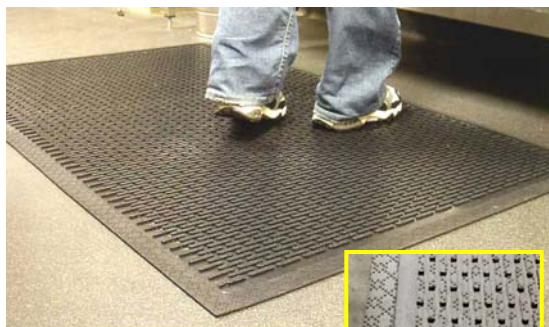

At least 40% Nitrile content added to natural or synthetic rubber ensures far superior grease resistance.

In addition, mats should drain well, as there is a prevalence of liquid spillage in kitchens.

And, from a safety perspective, good ramping, with a gentle slope along all edges where traffic may walk on and off the mat, is an essential to prevent trips.

Comfort Zone Red - Kitchen Greaseproof

- Resilient grease proof nitrile rubber mat.
- Large drainage holes ensures mat is always dry.
- Rubber cushion surface helps prevent glass and crockery breakage.
- Edge all four sides to help minimise the possibility of tripping.
- Ten Year manufacturers warranty.
- **17mm Thickness**

Part Number	Dimension (Width x Length)	Qty Pk		
# SPMZ3660RD-RED	900mm x 1.5m	1		

Safewalk Black

- A pure rubber runner with large holes as well as nibs underneath that helps promote drainage.
- Ideal for behind bars, at work benches or anywhere there is constant standing and where liquid spillage occurs.
- Safe, non slip and comfortable to stand on, the low profile of this economically priced mat lessens the possibility of trips or stumbles.
- **12mm Thickness**

Part Number	Dimension (Width x Length)	Qty Pk		
# SPMG3660BK-BLK	900mm x 1.5m	1		

Rubber Anti-Slip Safety - Step Safe Black

- Raised ribs with scraping cleats remove dirt and food droppings from shoes
- Provides sure footing in wet, greasy areas
- Made of nitrile rubber-ensure resistance to oil and fat
- Safety bevelled edges
- **16.5mm Thickness**