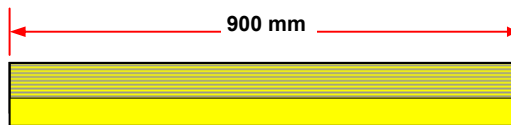

Features of Edging ramps Red and Safety Yellow:

- Cleanstep stops dirt before it can be tracked into your office, workplace or home.
- The unique layered pad has a specially formulated, non-transferring adhesive that removes dirt from shoes and heels (even paws) without inconveniencing the user.
- Cleanstep has been specifically designed for industrial, commercial or residential application and significantly reduces dirt contamination in high traffic areas.
- It's unique design will increase carpet/flooring life and help reduce maintenance and flooring costs.
- Once the top layer is completely used, simply pull on the corner tab, remove the dirty sheet and expose the next clean sheet.
- Low Profile - Each pad contains 60 layers, yet has a profile less than 3mm high.
- Non-skid - The pads are mounted on a non-skid frame that stays put, even on carpet, tile or slippery floors.

Ramp with Corner
SPMCERMPYW-YEL

For single mat:
4 x Ramp
with Corner

For single mat with
one side against wall:
2 x Ramp with Corner +
1 x Ramp no Corner

Part Number	Colour	Qty Pk		
# SPMCERMPBK-BLK	Black - w/ corner	1		
# SPMCERPNC-BLK	Black - no corner	1		
# SPMCERMPRD-RED	Red - w/ corner	1		
# SPMCERPNC-RED	Red - no corner	1		
# SPMCERMPYW-YEL	Yellow - w/ corner	1		
# SPMCERPNC-YEL	Yellow - no corner	1		

For double mat:
4 x Ramp with Corner + 2 x Ramp No Corner

Ramp No Corner

Ramp with Corner

Please email to spacepac@spacepac.com.au for current pricing