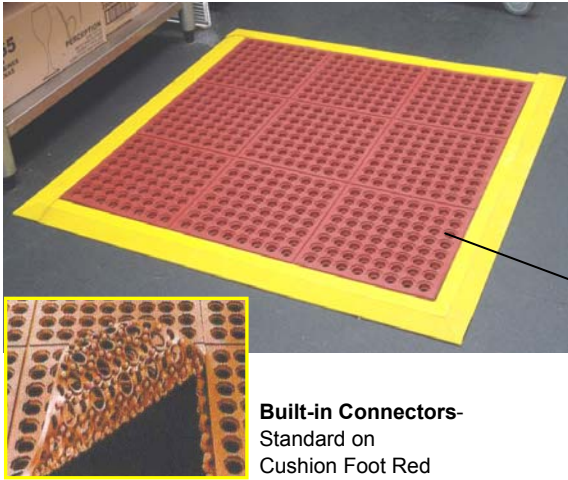

Part Number	Dimension (Width x Length)	Qty Pk		
# SPMZ3660RD-RED	900mm x 1.5m	1		

Safewalk Black

- A pure rubber runner with large holes as well as nibs underneath that helps promote drainage.
- Ideal for behind bars, at work benches or anywhere there is constant standing and where liquid spillage occurs.
- Safe, non slip and comfortable to stand on, the low profile of this economically priced mat lessens the possibility of trips or stumbles.
- **12mm Thickness**

Part Number	Dimension (Width x Length)	Qty Pk		
# SPMG3660BK-BLK	900mm x 1.5m	1		

Rubber Anti-Slip Safety - Step Safe Black

- Raised ribs with scraping cleats remove dirt and food droppings from shoes
- Provides sure footing in wet, greasy areas
- Made of nitrile rubber-ensure resistance to oil and fat
- Safety bevelled edges
- **16.5mm Thickness**

ADD 10% GST AUSTRALIA ONLY

Kitchen / Bar / Food Processing Mats

Cushion Foot Red - Kitchen Matting

Built-in Connectors-
Standard on
Cushion Foot Red

- Resilient grease proof nitrile rubber mat.
- Large drainage holes ensures mat is always dry.
- Rubber cushion surface helps prevent glass and crockery breakage.
- Built in connectors.
- Ramps available in matching black, red or easy-see Yellow (as illustrated),
- Ten Year manufacturers warranty. • **15mm Thickness**