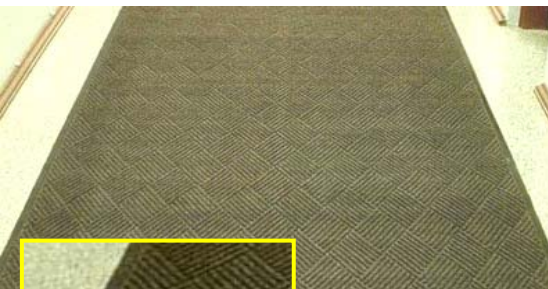

Custom made mats to any size

Please email to spacepac@spacepac.com.au for current pricing

All prices/specifications subject to change without notice.

ADD 10% GST AUSTRALIA ONLY

Kleensorb - Fully edged on all four sides - Regular

- Moulded nibs in backing stop carpet face from flattening, reinforce the fibres.
- Cleated backing controls mat movement.
- Heavy-weight 24oz polypropylene carpet face bonded to nitrile rubber backing.
- Rubber containment borders holds moisture in the mat
- Resists traffic patterns. **• 8mm Thickness**

Part Number	Colour	Qty Pk		
Mat - Regular 900mm Wide x 1.5metre Long				
# SPMH3660-GRN	Green	1		
# SPMH3660-GRY	Grey			
# SPMH3660-BRG	Burgundy			
# SPMH3660-RED	Red			
# SPMH3660-CHA	Charcoal			
Mat - Regular 1.2metre Wide x1.5metre Long				
# SPMH4872-CHA	Green	1		
# SPMH4872-CHA	Grey			
# SPMH4872-CHA	Burgundy			
# SPMH4872-CHA	Red			
# SPMH4872-CHA	Charcoal			
Roll - Regular 1.8mWide x 6.1metre Long				
# SPMH2600CL-CHA	Green	1		
# SPMH2600CL-CHA	Grey			
# SPMH2600CL-CHA	Burgundy			
# SPMH2600CL-CHA	Red			
# SPMH2600CL-CHA	Charcoal			
Cut to Length - Regular 1.8 metre Wide				
# SPMH260CCL-CHA	Green	1		
# SPMH260CCL-CHA	Grey			
# SPMH260CCL-CHA	Burgundy			
# SPMH260CCL-CHA	Red			
# SPMH260CCL-CHA	Charcoal			

Kleensorb - Fully edged on all four sides - Diamond

- Ultra-dense polypropylene fibre **• 9mm Thickness**
- Moulded nibs in the rubber backing help stop traffic patterns from flattened carpet
- Nitrile rubber backing in extra tough
- Rubber borders contain any moisture deposited on the mat
- Cleated backing controls mat movement

Part Number	Colour	Qty Pk		
Roll - Diamond 1.8m Wide x 6.1 m Long				
# SPMHD2600CL-CHA	Green	1		
# SPMHD2600CL-CHA	Grey			
# SPMHD2600CL-CHA	Burgundy			
# SPMHD2600CL-CHA	Red			
# SPMHD2600CL-CHA	Charcoal			
Cut to Length - Diamond 1.8m Wide				
# SPMHD260CCL-CHA	Green	1		
# SPMHD260CCL-CHA	Grey			
# SPMHD260CCL-CHA	Burgundy			
# SPMHD260CCL-CHA	Red			
# SPMHD260CCL-CHA	Charcoal