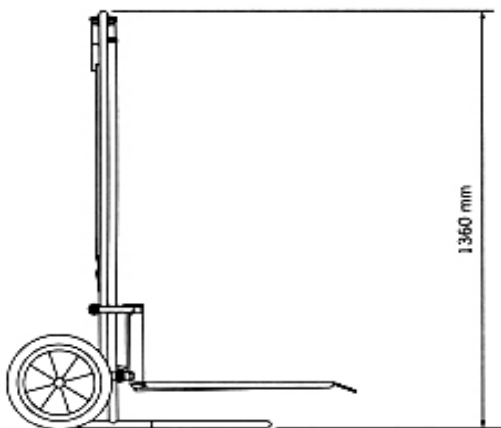

Optional Attachments:

Fork Tynes - converts the Porta Lift into a versatile manual fork lift. by removing platform (Allan key supplied)

Part Number	Capacity	Description	Weight	
# LPL100	100kg	Max Lift Height : 1000 mm Toe Plate: 400W x 550L mm Shipping: 1470x530x360 mm (38kg)	28 kg	
Additional				
# RRG		Ratchet strap assembly for toe plate upright to retain loads, such as gas bottles when going up and down stairs. (2 Required for gas bottle retention) Supplied - Not Fitted		

Delivery Additional - Price Dependent on Location

290mm Dia. Wheel Solid Tyre

**Overall dimension:
592 mmW x 1360 mmH**

Side

Front

Tyre

All prices/specifications subject to change without notice