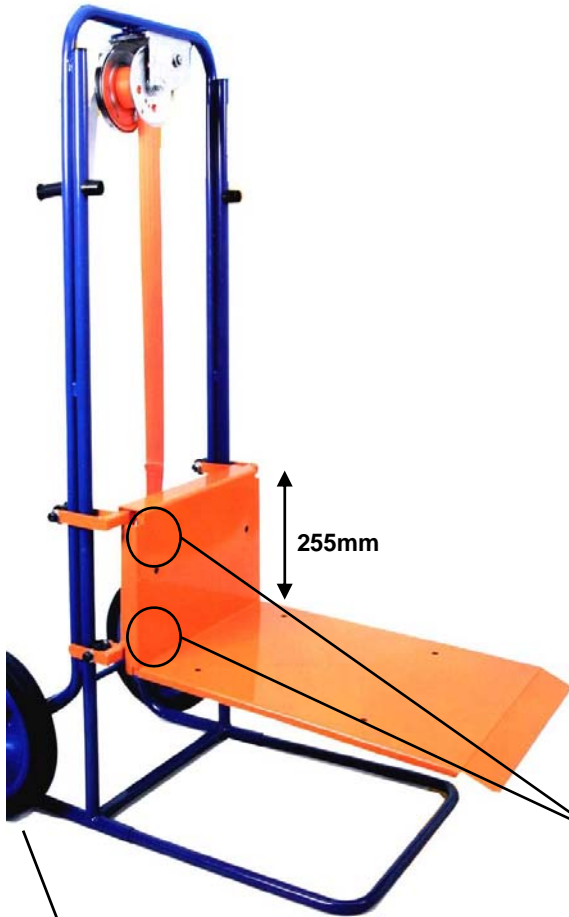

Replaces all previous versions

Effective 30th April 2008

P-SERIES PORTA LIFT-TROLLEYS

100 kg Capacity Manual lift and Drive

Porta Lift is the cost effective portable lifting aid enabling one person to safely and without strain move up to 100kg from ground level to 1000mm. It can be used for loading and unloading of work vans, trucks, shelves, benches or anywhere there is traditional bend and lift required.

The Portalift can also be used to carry & load gas bottles as well if a ratchet strap is attached

Working Platform
Key Benefit

Lifting
Key Benefit

Portability
Key Benefit

Special Features

Unique reverse braking systems allows the load to stop at any position without having to lock or unlock pins or ratchets.
 Noiseless winch for silent operation

Optional Attachments:

Fork Tynes - converts the Porta Lift into a versatile manual fork lift. by removing platform (Allan key supplied)

Part Number	Capacity	Description	Weight	
# LPL100	100kg	Max Lift Height : 1000 mm Toe Plate: 400W x 550L mm Shipping: 1470x530x360 mm (38kg)	28 kg	
Additional				
# RRG		Ratchet strap assembly for toe plate upright to retain loads, such as gas bottles when going up and down stairs. (2 Required for gas bottle retention) Supplied - Not Fitted		

Delivery Additional - Price Dependent on Location

290mm Dia. Wheel Solid Tyre

**Overall dimension:
592 mmW x 1360 mmH**

Side

Front

Tyre

All prices/specifications subject to change without notice