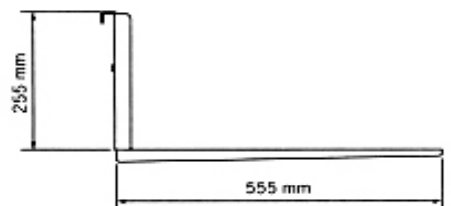

Optional Attachments:

Fork Tynes - converts the Porta Lift into a versatile manual fork lift. by removing platform (Allan key supplied)

Part Number	Capacity	Description	Weight	
# LPL100	100kg	Max Lift Height : 1000 mm Toe Plate: 400W x 550L mm Shipping: 1470x530x360 mm (38kg)	28 kg	
Additional				
# RRG		Ratchet strap assembly for toe plate upright to retain loads, such as gas bottles when going up and down stairs. (2 Required for gas bottle retention) Supplied - Not Fitted		

Delivery Additional - Price Dependent on Location

290mm Dia. Wheel Solid Tyre

**Overall dimension:
592 mmW x 1360 mmH**

Side

Front

Tyre

All prices/specifications subject to change without notice