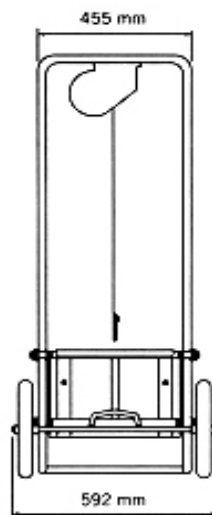

Optional Attachments:

Fork Tynes - converts the Porta Lift into a versatile manual fork lift. by removing platform (Allan key supplied)

Part Number	Capacity	Description	Weight	
# LPL100	100kg	Max Lift Height : 1000 mm Toe Plate: 400W x 550L mm Shipping: 1470x530x360 mm (38kg)	28 kg	
Additional				
# RRG		Ratchet strap assembly for toe plate upright to retain loads, such as gas bottles when going up and down stairs. (2 Required for gas bottle retention) Supplied - Not Fitted		

Delivery Additional - Price Dependent on Location

290mm Dia. Wheel Solid Tyre

**Overall dimension:
592 mmW x 1360 mmH**

Side

Front

Tyre

All prices/specifications subject to change without notice