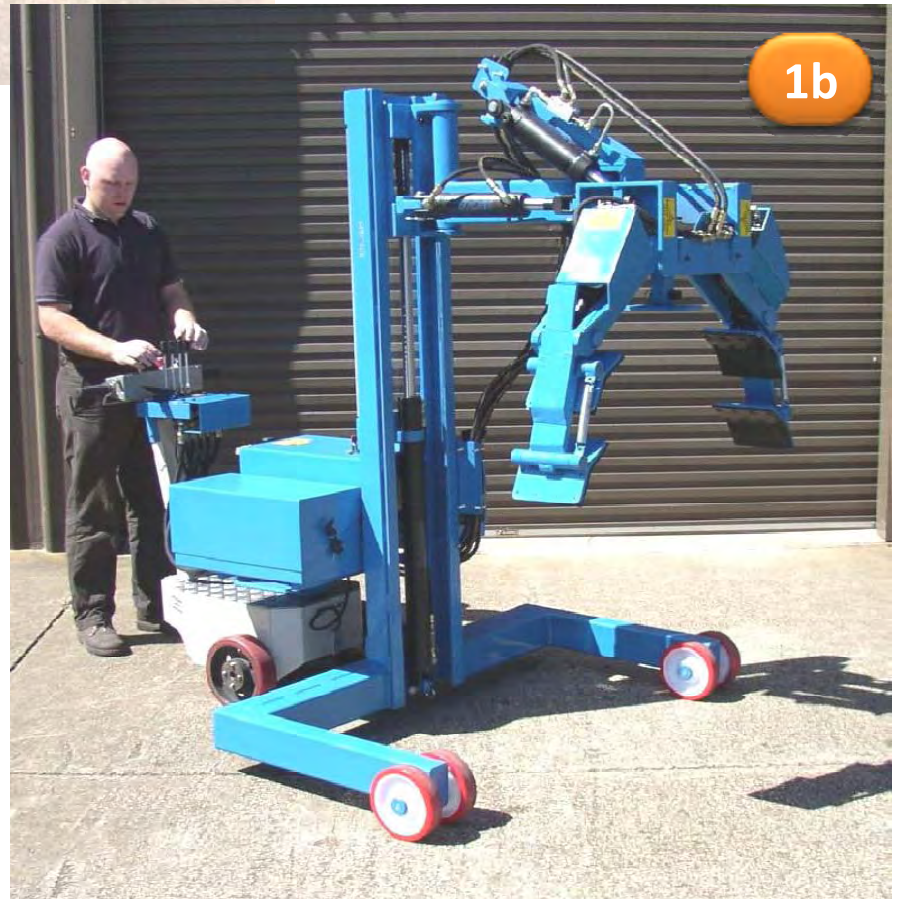

H/DUTY ROLL HANDLING APPLICATIONS

LIFTAIDE *Lift, Grip, Tip, Move & Carry*

Food Industry
Packaging Application
Printing & Textile Industry

We Design & Manufacture custom heavy roll handling equipment for your roll handling applications

Electric hydraulic Lift, Gripping, Tipping & Rotator applications

H/DUTY ROLL HANDLING APPLICATIONS

2a

2c

2b

2d

3a

3b

3c

3d