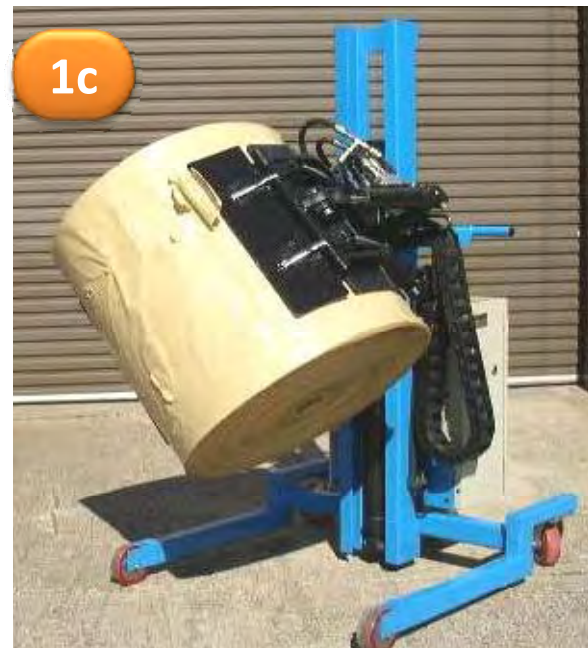

H/DUTY ROLL HANDLING APPLICATIONS

LIFTAIDE *Lift, Grip, Tip, Move & Carry*

Food Industry
Packaging Application
Printing & Textile Industry

We Design & Manufacture custom heavy roll handling equipment for your roll handling applications

Electric hydraulic Lift, Gripping, Tipping & Rotator applications

H/DUTY ROLL HANDLING APPLICATIONS

2a

2c

2b

2d

3a

3b

3c

3d