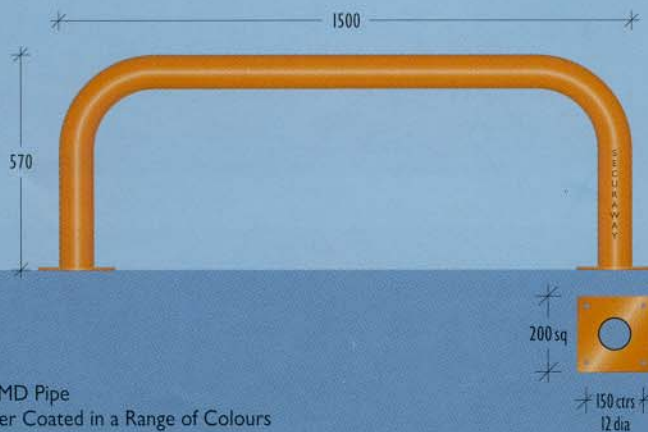

**PB25F**  
Fixed In Situ

Material – 40NB(48.3) x 4mm HD Pipe  
Finish – Galvanised or Powder Coated in a Range of Colours

2500 + 1500

**PB25B**  
Fixed Baseplate

Material – 40NB(48.3) x 4mm HD Pipe  
Finish – Galvanised or Powder Coated in a Range of Colours

**PB15B**  
Fixed Baseplate

Material – 80NB(88.9) x 4mm MD Pipe  
Finish – Galvanised or Powder Coated in a Range of Colours

**SPACEPAC**  
INDUSTRIES Pty. Ltd.  
39 Ellen St. Wollongong NSW 2500, AUSTRALIA  
Phone: +61 2 4227 3444 • 1300 763 444  
Fax: +61 2 4226 2208 • ABN 98 002 454 482  
spacepac@spacepac.com.au