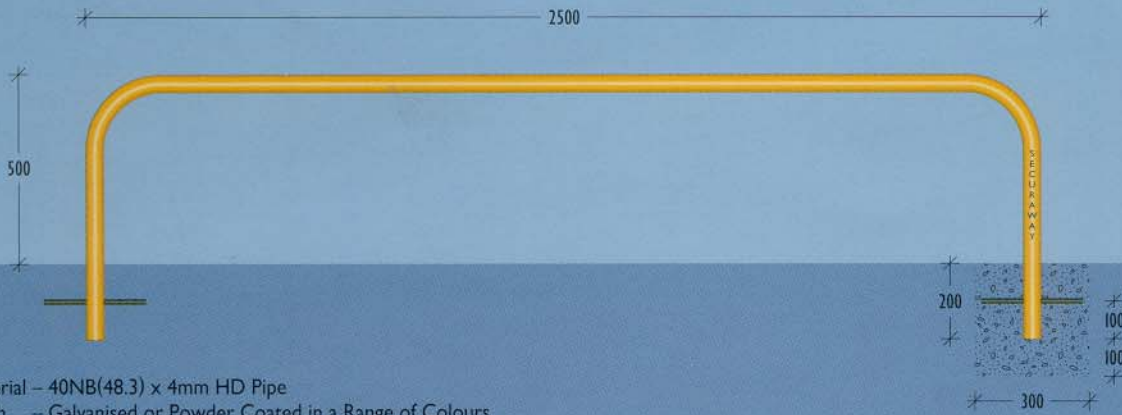

**PB25F**  
Fixed In Situ

Material – 40NB(48.3) x 4mm HD Pipe  
Finish – Galvanised or Powder Coated in a Range of Colours

2500 + 1500

**PB25B**  
Fixed Baseplate

Material – 40NB(48.3) x 4mm HD Pipe  
Finish – Galvanised or Powder Coated in a Range of Colours

**PB15B**  
Fixed Baseplate

Material – 80NB(88.9) x 4mm MD Pipe  
Finish – Galvanised or Powder Coated in a Range of Colours

**SPACEPAC**  
INDUSTRIES Pty. Ltd.  
39 Ellen St. Wollongong NSW 2500, AUSTRALIA  
Phone: +61 2 4227 3444 • 1300 763 444  
Fax: +61 2 4226 2208 • ABN 98 002 454 482  
spacepac@spacepac.com.au