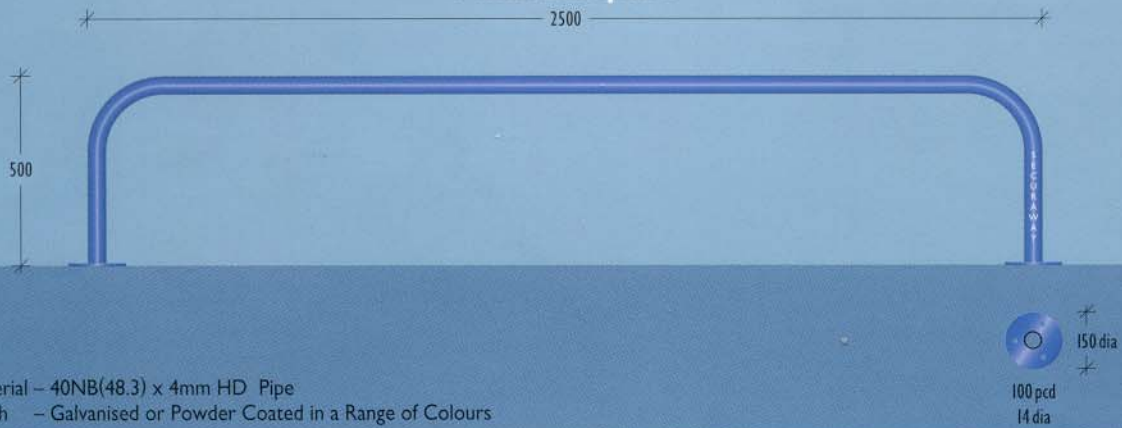

**PB25F**  
Fixed In Situ

Material – 40NB(48.3) x 4mm HD Pipe  
Finish – Galvanised or Powder Coated in a Range of Colours

2500 + 1500

**PB25B**  
Fixed Baseplate

Material – 40NB(48.3) x 4mm HD Pipe  
Finish – Galvanised or Powder Coated in a Range of Colours

**PB15B**  
Fixed Baseplate

Material – 80NB(88.9) x 4mm MD Pipe  
Finish – Galvanised or Powder Coated in a Range of Colours

**SPACEPAC**  
INDUSTRIES Pty. Ltd.  
39 Ellen St. Wollongong NSW 2500, AUSTRALIA  
Phone: +61 2 4227 3444 • 1300 763 444  
Fax: +61 2 4226 2208 • ABN 98 002 454 482  
spacepac@spacepac.com.au