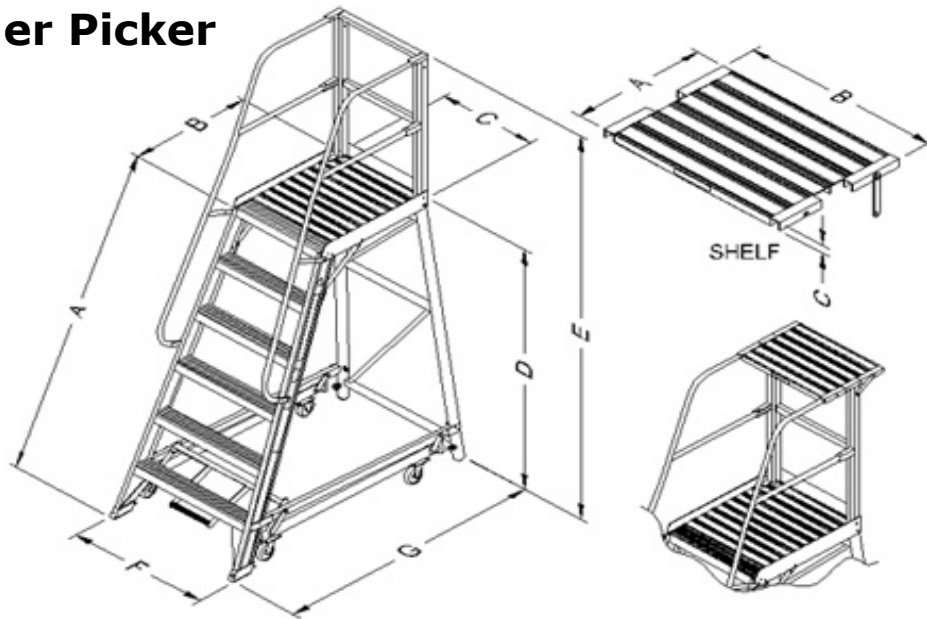

Replaces all previous versions

Effective 1st June 2008

Delux Order Picker

PROD. No.	DESCRIPTION	A(mm)	B(mm)	C(mm)	D(mm)	E(mm)	F(mm)	G(mm)
FS10880	DELUXE ORDER PICKER 3	890	710	590	825	1730	710	1135
FS10881	DELUXE ORDER PICKER 4	1190	710	590	1100	2005	750	1275
FS10882	DELUXE ORDER PICKER 5	1486	710	590	1367	2264	778	1406
FS10883	DELUXE ORDER PICKER 6	1790	710	590	1650	2555	830	1530
FS10884	DELUXE ORDER PICKER 7	2090	710	590	1925	2830	870	1700
FS10885	DELUXE ORDER PICKER 8	2390	710	590	2250	3110	910	1840
FS10886	DELUXE ORDER PICKER 10	2990	910	590	2755	3660	990	2325
FS10887	DELUXE ORDER PICKER 12	3590	910	590	3300	4210	1070	2600
FS10888	DELUXE ORDER PICKER 14	4190	910	590	3860	4770	1170	2900