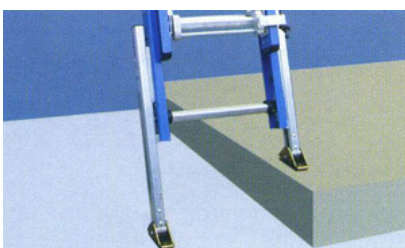

Bailey Level - Eze Ladder Leveller

- Heavy Duty construction suits aluminium and fibreglass ladders
- Ideal for stairs, uneven surface, adjusts up to 228mm (nominal)
- BMKD, FSXN, FXN, BMKS, GALAXY and FSS Bailey Ladders tested for conformance to AS/NZS1892
- FSXN and GALAXY models require and adaptor plate
- Factory fit option available on new ladders

Please email to spacepac@spacepac.com.au for current pricing

Part Number	Description	Weight
# FS22943	Bailey Level - Eze	4.0kg

All prices/specifications subject to change without notice.