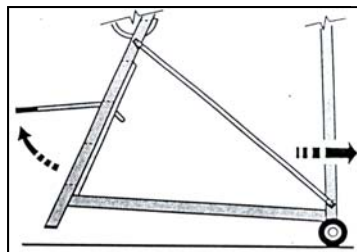

STEP THROUGH - MOBILE PLATFORM LADDER

Stockmaster Step-Thru is a safe and easy to use mobile step-way.
 With two large diameter wheels it moves easily over sealed or unsealed surfaces and slopes making it ideal for indoor or outdoor use.
 Featuring a Tilt, Steer and Brake control it is fast and easy to move around.
 Taking hold of the control raises the unit to the mobile position to move to the job. *Release of the control automatically returns Step-Thru to the stationary mode where it is braked and totally stable.*

Suitable for aisles and more open areas.

- Tracker ST - Convenient relocatable passageway to elevated floors.
- Totally stable, unaffected by operator weight shift.
- Relocates in half the time of other fixed wheel platforms.
- Returns automatically to stationery mode.
- Large top step for turn around descent.
- Large diameter wheels for use on most surfaces.
- Ergonomic Tilt / Steel control to relocate with ease.
- Industrial Standard - designed to comply with workcover and

All Dimensions are in mm

Part Number	Platform Height	B	C	D	E	F	
# SM-ST03	860	750	880	585	375	900	
# SM-ST04	1145	790	965	585	375	900	
# SM-ST05	1435	830	1070	585	375	900	
# SM-ST06	1720	870	1200	585	375	900	
# SM-ST07	2005	910	1330	585	375	900	
# SM-ST08	2295	950	1480	585	375	900	
# SM-ST09	2580	990	1590	585	375	900	
# SM-ST10	2865	1030	1720	585	375	900	