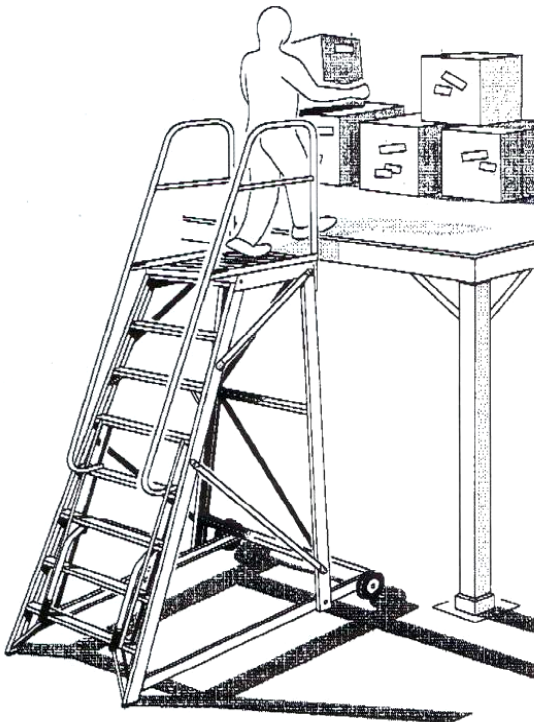

STEP THROUGH - MOBILE PLATFORM LADDER

Stockmaster Step-Thru is a safe and easy to use mobile step-way.
 With two large diameter wheels it moves easily over sealed or unsealed surfaces and slopes making it ideal for indoor or outdoor use.
 Featuring a Tilt, Steer and Brake control it is fast and easy to move around.
 Taking hold of the control raises the unit to the mobile position to move to the job. *Release of the control automatically returns Step-Thru to the stationary mode where it is braked and totally stable.*

Suitable for aisles and more open areas.

- Tracker ST - Convenient relocatable passageway to elevated floors.
- Totally stable, unaffected by operator weight shift.
- Relocates in half the time of other fixed wheel platforms.
- Returns automatically to stationery mode.
- Large top step for turn around descent.
- Large diameter wheels for use on most surfaces.
- Ergonomic Tilt / Steel control to relocate with ease.
- Industrial Standard - designed to comply with workcover and

All Dimensions are in mm

Part Number	Platform Height	B	C	D	E	F	
# SM-ST03	860	750	880	585	375	900	
# SM-ST04	1145	790	965	585	375	900	
# SM-ST05	1435	830	1070	585	375	900	
# SM-ST06	1720	870	1200	585	375	900	
# SM-ST07	2005	910	1330	585	375	900	
# SM-ST08	2295	950	1480	585	375	900	
# SM-ST09	2580	990	1590	585	375	900	
# SM-ST10	2865	1030	1720	585	375	900	

Ladder Accessories

Stockmaster Auto-Gate

Stockmaster Auto-Gate provides automatic protection to eliminate the risk of a fall from height accident from the front of the platform. Auto-Gate can be supplied with all current models of Stockmaster Navigator, WinchTruk and Tracker. It may also be retro-fitted to some recent Stockmaster models. Please check the suitability of your model series before ordering.