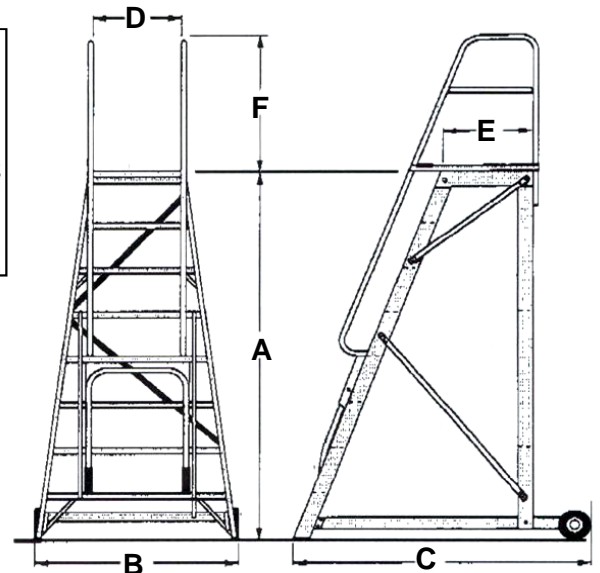

STEP THROUGH - MOBILE PLATFORM LADDER

Stockmaster Step-Thru is a safe and easy to use mobile step-way.
 With two large diameter wheels it moves easily over sealed or unsealed surfaces and slopes making it ideal for indoor or outdoor use.
 Featuring a Tilt, Steer and Brake control it is fast and easy to move around.
 Taking hold of the control raises the unit to the mobile position to move to the job. *Release of the control automatically returns Step-Thru to the stationary mode where it is braked and totally stable.*

Suitable for aisles and more open areas.

- Tracker ST - Convenient relocatable passageway to elevated floors.
- Totally stable, unaffected by operator weight shift.
- Relocates in half the time of other fixed wheel platforms.
- Returns automatically to stationery mode.
- Large top step for turn around descent.
- Large diameter wheels for use on most surfaces.
- Ergonomic Tilt / Steel control to relocate with ease.
- Industrial Standard - designed to comply with workcover and

All Dimensions are in mm

Part Number	Platform Height	B	C	D	E	F	
# SM-ST03	860	750	880	585	375	900	
# SM-ST04	1145	790	965	585	375	900	
# SM-ST05	1435	830	1070	585	375	900	
# SM-ST06	1720	870	1200	585	375	900	
# SM-ST07	2005	910	1330	585	375	900	
# SM-ST08	2295	950	1480	585	375	900	
# SM-ST09	2580	990	1590	585	375	900	
# SM-ST10	2865	1030	1720	585	375	900	