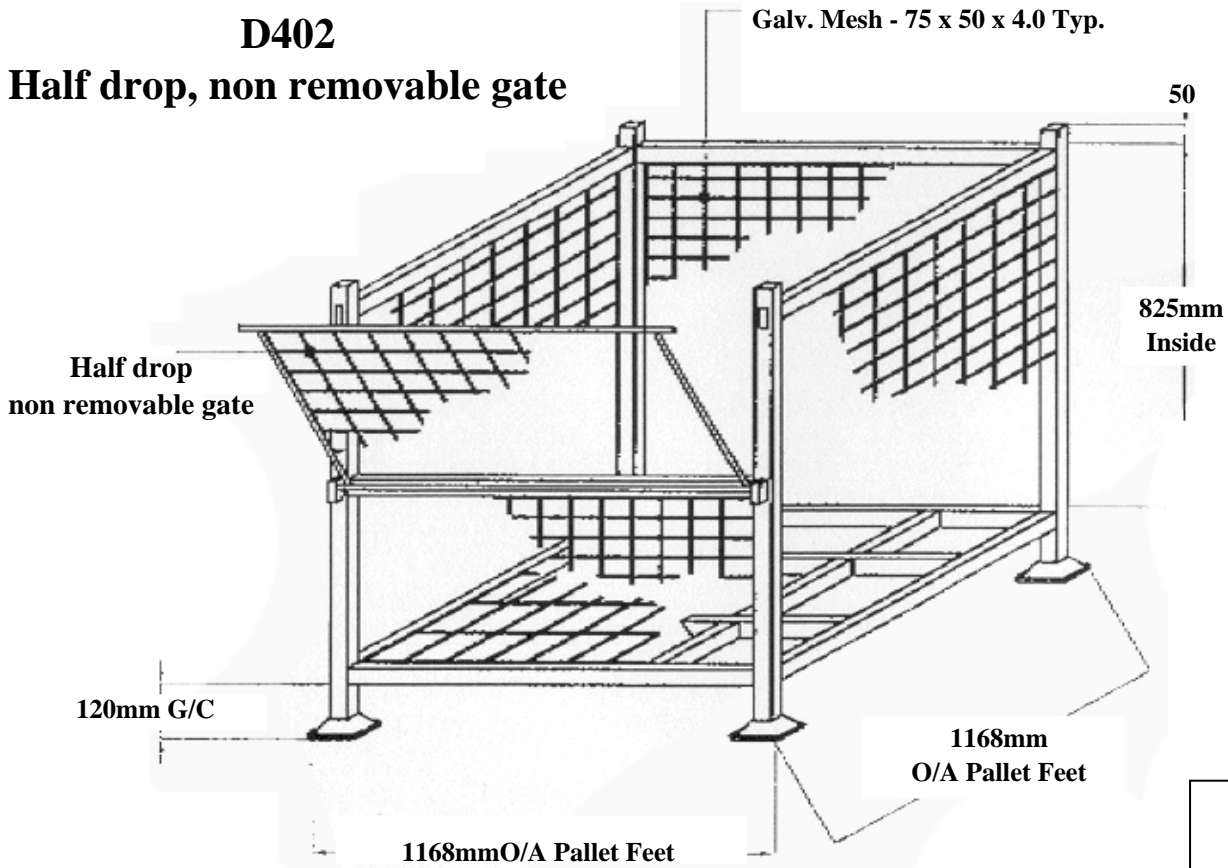

Replaces all previous versions

Effective 1st September 2004

Pallet Cages And Stillages

D402

Half drop, non removable gate

**Custom
Models
Available**

D405

Half drop, fully removable gate