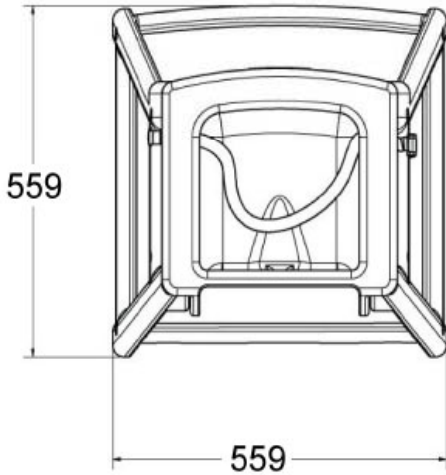

Replaces all previous versions

Effective 28th January 2009

JD MACDONALD HIGHCHAIRS Grey and Red

FRONT 3/4 VIEW

TOP VIEW

FRONT VIEW

SIDE VIEW

BACK VIEW

* Height is 743mm with castors

All prices / specifications subject to change without notice.