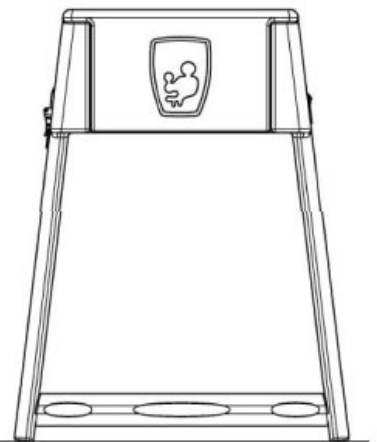

Replaces all previous versions

Effective 28th January 2009

JD MACDONALD HIGHCHAIRS Grey and Red

FEATURES

These high chairs are ideal for commercial use, light weight and compact, fitting under most standard height food service tables for more sociable dining and floor space economy. They are also space efficient for stackable storage. The hygienic, non-absorbent child safety strap is adjustable with one hand. This fully moulded HDPE unit is easy to clean and resists bacterial growth. Safety information and universal instruction graphics are illustrated on easy to read labels. Constructed of durable polyethylene with a low maintenance moulded colour that will not rust, dent or chip. The base frame colour is "greige", a combination of light grey and light beige. Available in 3 seat colours.

SPECIFICATION

- Rated to support 16kg; tested to 91kg static load, centrally placed.
- Weight: 4.5kg.

MATERIAL

High density polyethylene body (HDPE) with a polyethylene seat.

OPTIONS

- 3 seat colours available.
Blue (BLU), green (GRN) and dark grey (DGY).
- Set of 4 castors for extra mobility (Part No. A-048-CAST) POA.
- Replacement safety belt assembly (Part No. B016) POA.

Replaces all previous versions

Effective 28th January 2009

JD MACDONALD HIGHCHAIRS Grey and Red

FRONT 3/4 VIEW

TOP VIEW

FRONT VIEW

SIDE VIEW

BACK VIEW

* Height is 743mm with castors

All prices / specifications subject to change without notice.