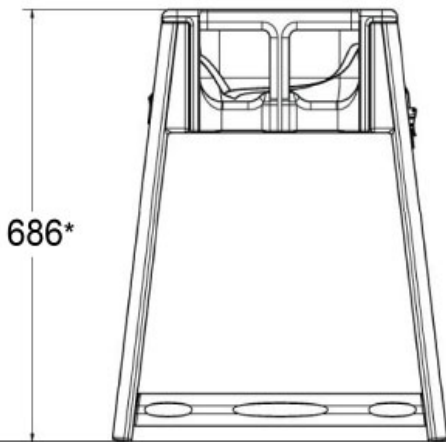

SPECIFICATION

- Rated to support 16kg; tested to 91kg static load, centrally placed.
- Weight: 4.5kg.

MATERIAL

High density polyethylene body (HDPE) with a polyethylene seat.

OPTIONS

- 3 seat colours available.
Blue (BLU), green (GRN) and dark grey (DGY).
- Set of 4 castors for extra mobility (Part No. A-048-CAST) POA.
- Replacement safety belt assembly (Part No. B016) POA.

Replaces all previous versions

Effective 28th January 2009

JD MACDONALD HIGHCHAIRS Grey and Red

FRONT 3/4 VIEW

TOP VIEW

FRONT VIEW

SIDE VIEW

BACK VIEW

* Height is 743mm with castors

All prices / specifications subject to change without notice.