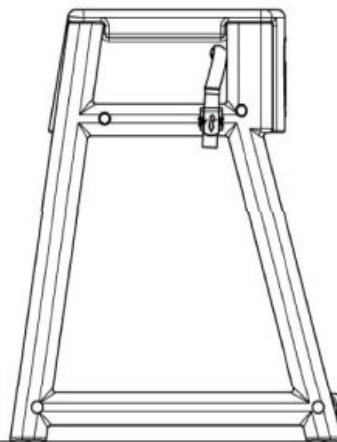

Replaces all previous versions

Effective 28th January 2009

JD MACDONALD HIGHCHAIRS Grey and Red

FRONT 3/4 VIEW

TOP VIEW

FRONT VIEW

SIDE VIEW

BACK VIEW

* Height is 743mm with castors

All prices / specifications subject to change without notice.