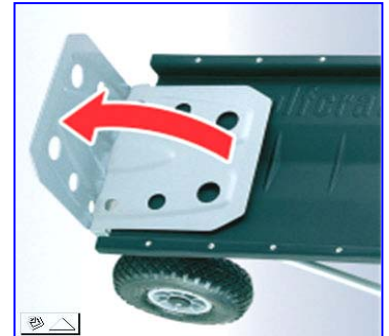

Replaces all previous versions

Effective 1st November 2007

WOLFCART FOLDABLE HANDTRUCKS

Use as a Handtruck or Barrow

- German design and built
- Folding ergonomic handle
- Fold up platform
- 200kg capacity
- Standard with pneumatic wheels
- Comes in carton (handle assembly only)
- Use as a handtruck or wheelbarrow
- High resting platform surface

SPECIFICATION	
Part number	# WOLFCART
Capacity	150kg handtruck - 200kg barrow
Dimensions	630w x 1250h x 260d mm
Carton Dimensions	532w x 800h x 375d mm
Unit Weight	15kg
Carton Weight	17kg

Adapting tilting angle with the fast folding system for an optimal retention of the loaded object in all situations.

Ideal for Heavy garden furniture firewood.
Tilt resistant transporting of heavy loads

Round transverse rods and rear panel for a secure holding of round objects

The folded down plate, ideal for transporting longer objects.
Ball bearing wheels with pneumatic tyres for an easy and comfortable transporting