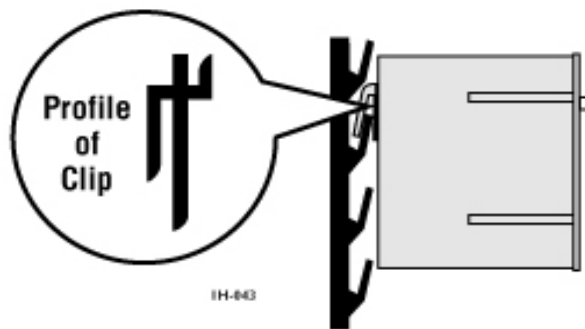

## VISI-PAK

**Visi-Pak ~ Small**  
103mm x 83mm x 120mm

- ✓ Fully modular.
- ✓ Visi-Pak is supplied with special clips which enable them to fit onto a louvre panel. Alternatively, they can be screwed onto a wall or left free standing on a bench top.
- ✓ Clear removable compartment keeps contents clean and allows easy visual stock control.
- ✓ Ideal for home storage, in store merchandising, crafts, office supplies etc.
- ✓ Made from G.P., H.I. Styrene.

**Visi-Pak ~ Large**  
208mm x 167mm x 235mm

**Visi-Pak ~ Medium**  
154mm x 126mm x 180mm

## VISI-PAK

Swivel compartment for easy access.

Special clips which enable them to fit onto a louvre panel.

Removable compartment keeps contents clean and allows easy visual stock control.

For modular configuration, units clip together horizontally. Units are also designed to stack vertically.