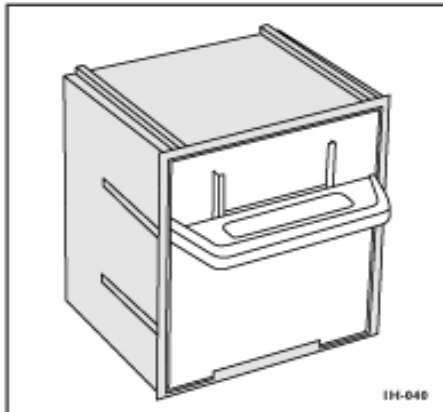

## VISI-PAK

**Visi-Pak ~ Small**  
103mm x 83mm x 120mm

- ✓ Fully modular.
- ✓ Visi-Pak is supplied with special clips which enable them to fit onto a louvre panel. Alternatively, they can be screwed onto a wall or left free standing on a bench top.
- ✓ Clear removable compartment keeps contents clean and allows easy visual stock control.
- ✓ Ideal for home storage, in store merchandising, crafts, office supplies etc.
- ✓ Made from G.P., H.I. Styrene.

**Visi-Pak ~ Large**  
208mm x 167mm x 235mm

**Visi-Pak ~ Medium**  
154mm x 126mm x 180mm

## VISI-PAK

Swivel compartment for easy access.

Special clips which enable them to fit onto a louvre panel.

Removable compartment keeps contents clean and allows easy visual stock control.

For modular configuration, units clip together horizontally. Units are also designed to stack vertically.