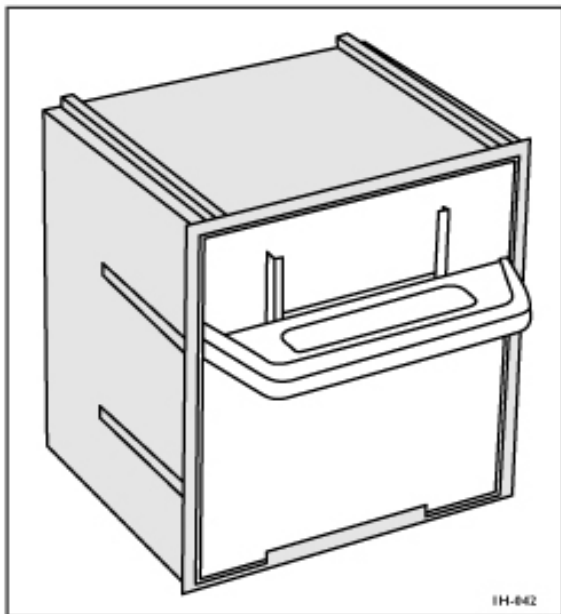

VISI-PAK

Visi-Pak ~ Small
103mm x 83mm x 120mm

- ✓ Fully modular.
- ✓ Visi-Pak is supplied with special clips which enable them to fit onto a louvre panel. Alternatively, they can be screwed onto a wall or left free standing on a bench top.
- ✓ Clear removable compartment keeps contents clean and allows easy visual stock control.
- ✓ Ideal for home storage, in store merchandising, crafts, office supplies etc.
- ✓ Made from G.P., H.I. Styrene.

Visi-Pak ~ Large
208mm x 167mm x 235mm

Visi-Pak ~ Medium
154mm x 126mm x 180mm

VISI-PAK

Swivel compartment for easy access.

Special clips which enable them to fit onto a louvre panel.

Removable compartment keeps contents clean and allows easy visual stock control.

For modular configuration, units clip together horizontally. Units are also designed to stack vertically.

| Code | Description | Width | Depth | Height | Carton QTY | | | |
|---------|-----------------|-------|-------|--------|------------|----|--|--|
| # 1H040 | Small Visi-Pak | 103mm | 83mm | 120mm | 12 | Ea | | |
| # 1H041 | Medium Visi-Pak | 154mm | 126mm | 180mm | 6 | Ea | | |
| # 1H042 | Large Visi-Pak | 208mm | 167mm | 235mm | 6 | Ea | | |