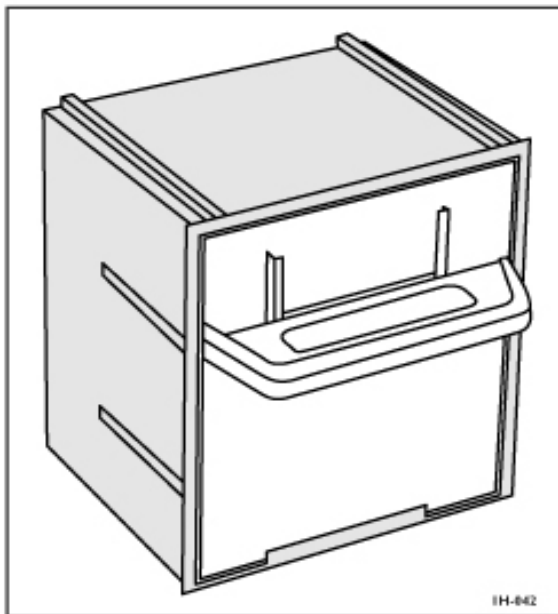

## VISI-PAK

**Visi-Pak ~ Small**  
103mm x 83mm x 120mm

- ✓ Fully modular.
- ✓ Visi-Pak is supplied with special clips which enable them to fit onto a louvre panel. Alternatively, they can be screwed onto a wall or left free standing on a bench top.
- ✓ Clear removable compartment keeps contents clean and allows easy visual stock control.
- ✓ Ideal for home storage, in store merchandising, crafts, office supplies etc.
- ✓ Made from G.P., H.I. Styrene.

**Visi-Pak ~ Large**  
208mm x 167mm x 235mm

**Visi-Pak ~ Medium**  
154mm x 126mm x 180mm

## VISI-PAK

Swivel compartment for easy access.

Special clips which enable them to fit onto a louvre panel.

Removable compartment keeps contents clean and allows easy visual stock control.

For modular configuration, units clip together horizontally. Units are also designed to stack vertically.

Code	Description	Width	Depth	Height	Carton QTY			
# 1H040	Small Visi-Pak	103mm	83mm	120mm	12	Ea		
# 1H041	Medium Visi-Pak	154mm	126mm	180mm	6	Ea		
# 1H042	Large Visi-Pak	208mm	167mm	235mm	6	Ea		

All prices/specifications subject to change without notice