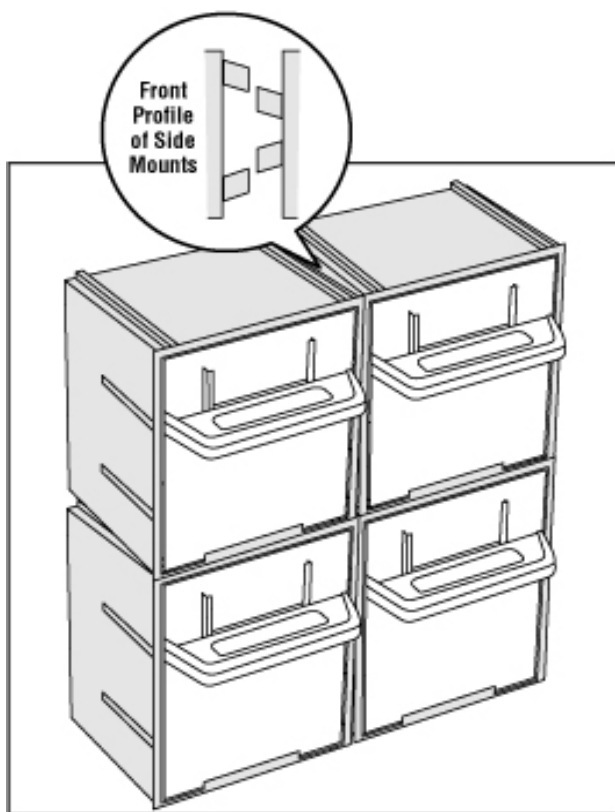

## VISI-PAK

**Visi-Pak ~ Small**  
103mm x 83mm x 120mm

- ✓ Fully modular.
- ✓ Visi-Pak is supplied with special clips which enable them to fit onto a louvre panel. Alternatively, they can be screwed onto a wall or left free standing on a bench top.
- ✓ Clear removable compartment keeps contents clean and allows easy visual stock control.
- ✓ Ideal for home storage, in store merchandising, crafts, office supplies etc.
- ✓ Made from G.P., H.I. Styrene.

**Visi-Pak ~ Large**  
208mm x 167mm x 235mm

**Visi-Pak ~ Medium**  
154mm x 126mm x 180mm

## VISI-PAK

Swivel compartment for easy access.

Special clips which enable them to fit onto a louvre panel.

Removable compartment keeps contents clean and allows easy visual stock control.

For modular configuration, units clip together horizontally. Units are also designed to stack vertically.

Code	Description	Width	Depth	Height	Carton QTY			
# 1H040	Small Visi-Pak	103mm	83mm	120mm	12	Ea		
# 1H041	Medium Visi-Pak	154mm	126mm	180mm	6	Ea		
# 1H042	Large Visi-Pak	208mm	167mm	235mm	6	Ea		

All prices/specifications subject to change without notice