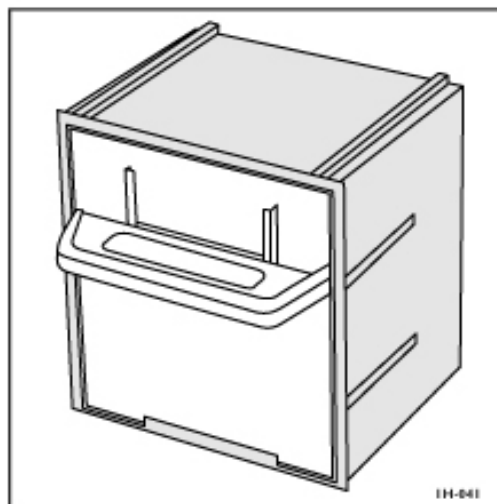

VISI-PAK

Visi-Pak ~ Small
103mm x 83mm x 120mm

- ✓ Fully modular.
- ✓ Visi-Pak is supplied with special clips which enable them to fit onto a louvre panel. Alternatively, they can be screwed onto a wall or left free standing on a bench top.
- ✓ Clear removable compartment keeps contents clean and allows easy visual stock control.
- ✓ Ideal for home storage, in store merchandising, crafts, office supplies etc.
- ✓ Made from G.P., H.I. Styrene.

Visi-Pak ~ Large
208mm x 167mm x 235mm

Visi-Pak ~ Medium
154mm x 126mm x 180mm

VISI-PAK

Swivel compartment for easy access.

Special clips which enable them to fit onto a louvre panel.

Removable compartment keeps contents clean and allows easy visual stock control.

For modular configuration, units clip together horizontally. Units are also designed to stack vertically.

| Code | Description | Width | Depth | Height | Carton QTY | | | |
|---------|-----------------|-------|-------|--------|------------|----|--|--|
| # 1H040 | Small Visi-Pak | 103mm | 83mm | 120mm | 12 | Ea | | |
| # 1H041 | Medium Visi-Pak | 154mm | 126mm | 180mm | 6 | Ea | | |
| # 1H042 | Large Visi-Pak | 208mm | 167mm | 235mm | 6 | Ea | | |