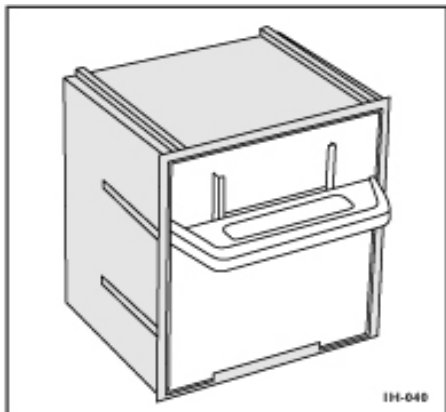

VISI-PAK

Visi-Pak ~ Small
103mm x 83mm x 120mm

- ✓ Fully modular.
- ✓ Visi-Pak is supplied with special clips which enable them to fit onto a louvre panel. Alternatively, they can be screwed onto a wall or left free standing on a bench top.
- ✓ Clear removable compartment keeps contents clean and allows easy visual stock control.
- ✓ Ideal for home storage, in store merchandising, crafts, office supplies etc.
- ✓ Made from G.P., H.I. Styrene.

Visi-Pak ~ Large
208mm x 167mm x 235mm

Visi-Pak ~ Medium
154mm x 126mm x 180mm

VISI-PAK

Swivel compartment for easy access.

Special clips which enable them to fit onto a louvre panel.

Removable compartment keeps contents clean and allows easy visual stock control.

For modular configuration, units clip together horizontally. Units are also designed to stack vertically.

| Code | Description | Width | Depth | Height | Carton QTY | | | |
|---------|-----------------|-------|-------|--------|------------|----|--|--|
| # 1H040 | Small Visi-Pak | 103mm | 83mm | 120mm | 12 | Ea | | |
| # 1H041 | Medium Visi-Pak | 154mm | 126mm | 180mm | 6 | Ea | | |
| # 1H042 | Large Visi-Pak | 208mm | 167mm | 235mm | 6 | Ea | | |