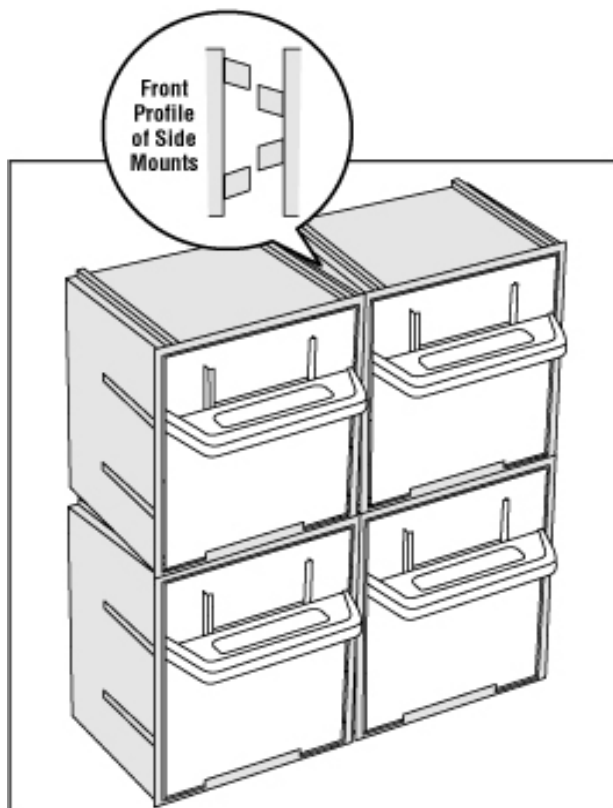

VISI-PAK

Visi-Pak ~ Small
103mm x 83mm x 120mm

- ✓ Fully modular.
- ✓ Visi-Pak is supplied with special clips which enable them to fit onto a louvre panel. Alternatively, they can be screwed onto a wall or left free standing on a bench top.
- ✓ Clear removable compartment keeps contents clean and allows easy visual stock control.
- ✓ Ideal for home storage, in store merchandising, crafts, office supplies etc.
- ✓ Made from G.P., H.I. Styrene.

Visi-Pak ~ Large
208mm x 167mm x 235mm

Visi-Pak ~ Medium
154mm x 126mm x 180mm

VISI-PAK

Swivel compartment for easy access.

Special clips which enable them to fit onto a louvre panel.

Removable compartment keeps contents clean and allows easy visual stock control.

For modular configuration, units clip together horizontally. Units are also designed to stack vertically.

| Code | Description | Width | Depth | Height | Carton QTY | | | |
|---------|-----------------|-------|-------|--------|------------|----|--|--|
| # 1H040 | Small Visi-Pak | 103mm | 83mm | 120mm | 12 | Ea | | |
| # 1H041 | Medium Visi-Pak | 154mm | 126mm | 180mm | 6 | Ea | | |
| # 1H042 | Large Visi-Pak | 208mm | 167mm | 235mm | 6 | Ea | | |