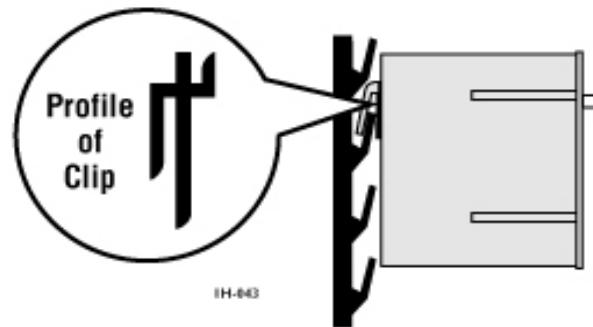

VISI-PAK

Visi-Pak ~ Small
103mm x 83mm x 120mm

- ✓ Fully modular.
- ✓ Visi-Pak is supplied with special clips which enable them to fit onto a louvre panel. Alternatively, they can be screwed onto a wall or left free standing on a bench top.
- ✓ Clear removable compartment keeps contents clean and allows easy visual stock control.
- ✓ Ideal for home storage, in store merchandising, crafts, office supplies etc.
- ✓ Made from G.P., H.I. Styrene.

Visi-Pak ~ Large
208mm x 167mm x 235mm

Visi-Pak ~ Medium
154mm x 126mm x 180mm

VISI-PAK

Swivel compartment for easy access.

Special clips which enable them to fit onto a louvre panel.

Removable compartment keeps contents clean and allows easy visual stock control.