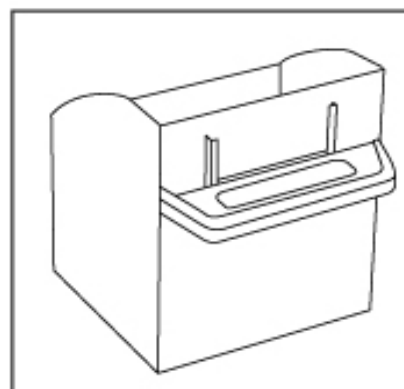

## VISI-PAK

**Visi-Pak ~ Small**  
103mm x 83mm x 120mm

- ✓ Fully modular.
- ✓ Visi-Pak is supplied with special clips which enable them to fit onto a louvre panel. Alternatively, they can be screwed onto a wall or left free standing on a bench top.
- ✓ Clear removable compartment keeps contents clean and allows easy visual stock control.
- ✓ Ideal for home storage, in store merchandising, crafts, office supplies etc.
- ✓ Made from G.P., H.I. Styrene.

**Visi-Pak ~ Large**  
208mm x 167mm x 235mm

**Visi-Pak ~ Medium**  
154mm x 126mm x 180mm

## VISI-PAK

Swivel compartment for easy access.

Special clips which enable them to fit onto a louvre panel.

Removable compartment keeps contents clean and allows easy visual stock control.

For modular configuration, units clip together horizontally. Units are also designed to stack vertically.