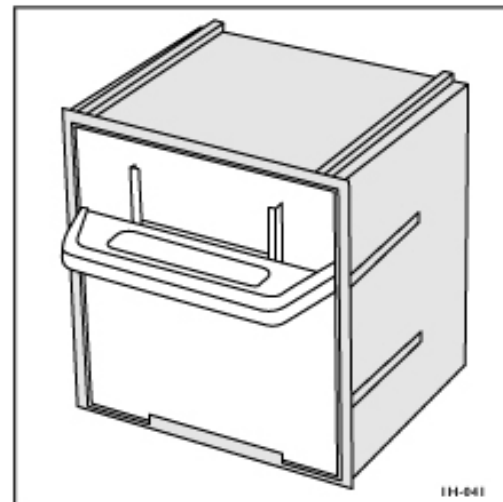

## VISI-PAK

**Visi-Pak ~ Small**  
103mm x 83mm x 120mm

- ✓ Fully modular.
- ✓ Visi-Pak is supplied with special clips which enable them to fit onto a louvre panel. Alternatively, they can be screwed onto a wall or left free standing on a bench top.
- ✓ Clear removable compartment keeps contents clean and allows easy visual stock control.
- ✓ Ideal for home storage, in store merchandising, crafts, office supplies etc.
- ✓ Made from G.P., H.I. Styrene.

**Visi-Pak ~ Large**  
208mm x 167mm x 235mm

**Visi-Pak ~ Medium**  
154mm x 126mm x 180mm

## VISI-PAK

Swivel compartment for easy access.

Special clips which enable them to fit onto a louvre panel.

Removable compartment keeps contents clean and allows easy visual stock control.

For modular configuration, units clip together horizontally. Units are also designed to stack vertically.

Code	Description	Width	Depth	Height	Carton QTY			
# 1H040	Small Visi-Pak	103mm	83mm	120mm	12	Ea		
# 1H041	Medium Visi-Pak	154mm	126mm	180mm	6	Ea		
# 1H042	Large Visi-Pak	208mm	167mm	235mm	6	Ea		

All prices/specifications subject to change without notice