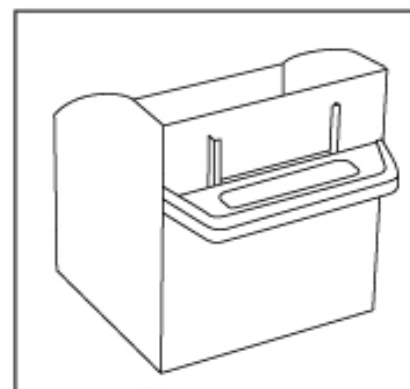

VISI-PAK

Visi-Pak ~ Small
103mm x 83mm x 120mm

- ✓ Fully modular.
- ✓ Visi-Pak is supplied with special clips which enable them to fit onto a louvre panel. Alternatively, they can be screwed onto a wall or left free standing on a bench top.
- ✓ Clear removable compartment keeps contents clean and allows easy visual stock control.
- ✓ Ideal for home storage, in store merchandising, crafts, office supplies etc.
- ✓ Made from G.P., H.I. Styrene.

Visi-Pak ~ Large
208mm x 167mm x 235mm

Visi-Pak ~ Medium
154mm x 126mm x 180mm

VISI-PAK

Swivel compartment for easy access.

Special clips which enable them to fit onto a louvre panel.

Removable compartment keeps contents clean and allows easy visual stock control.

For modular configuration, units clip together horizontally. Units are also designed to stack vertically.

| Code | Description | Width | Depth | Height | Carton QTY | | | |
|---------|-----------------|-------|-------|--------|------------|----|--|--|
| # 1H040 | Small Visi-Pak | 103mm | 83mm | 120mm | 12 | Ea | | |
| # 1H041 | Medium Visi-Pak | 154mm | 126mm | 180mm | 6 | Ea | | |
| # 1H042 | Large Visi-Pak | 208mm | 167mm | 235mm | 6 | Ea | | |