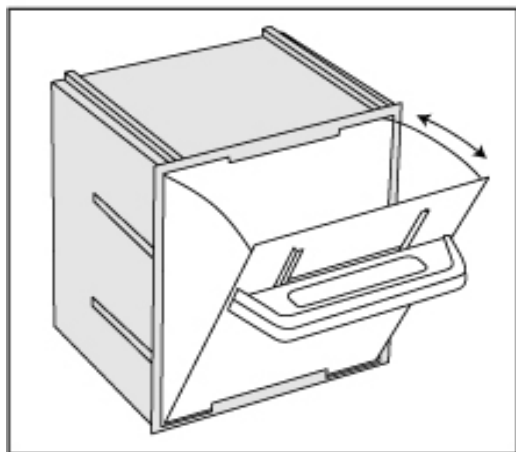

## VISI-PAK

**Visi-Pak ~ Small**  
103mm x 83mm x 120mm

- ✓ Fully modular.
- ✓ Visi-Pak is supplied with special clips which enable them to fit onto a louvre panel. Alternatively, they can be screwed onto a wall or left free standing on a bench top.
- ✓ Clear removable compartment keeps contents clean and allows easy visual stock control.
- ✓ Ideal for home storage, in store merchandising, crafts, office supplies etc.
- ✓ Made from G.P., H.I. Styrene.

**Visi-Pak ~ Large**  
208mm x 167mm x 235mm

**Visi-Pak ~ Medium**  
154mm x 126mm x 180mm

## VISI-PAK

Swivel compartment for easy access.

Special clips which enable them to fit onto a louvre panel.

Removable compartment keeps contents clean and allows easy visual stock control.

For modular configuration, units clip together horizontally. Units are also designed to stack vertically.