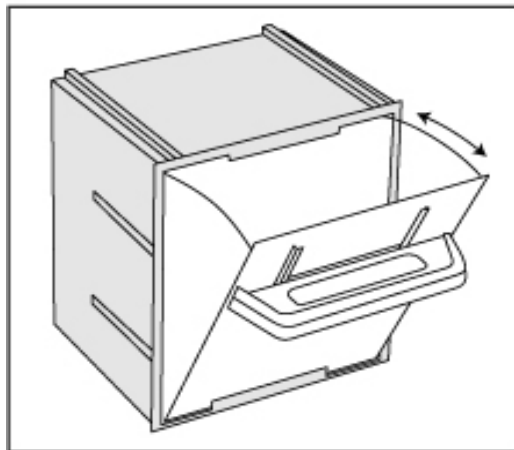

VISI-PAK

Visi-Pak ~ Small
103mm x 83mm x 120mm

- ✓ Fully modular.
- ✓ Visi-Pak is supplied with special clips which enable them to fit onto a louvre panel. Alternatively, they can be screwed onto a wall or left free standing on a bench top.
- ✓ Clear removable compartment keeps contents clean and allows easy visual stock control.
- ✓ Ideal for home storage, in store merchandising, crafts, office supplies etc.
- ✓ Made from G.P., H.I. Styrene.

Visi-Pak ~ Large
208mm x 167mm x 235mm

Visi-Pak ~ Medium
154mm x 126mm x 180mm

VISI-PAK

Swivel compartment for easy access.

Special clips which enable them to fit onto a louvre panel.

Removable compartment keeps contents clean and allows easy visual stock control.

For modular configuration, units clip together horizontally. Units are also designed to stack vertically.

| Code | Description | Width | Depth | Height | Carton QTY | | | |
|---------|-----------------|-------|-------|--------|------------|----|--|--|
| # 1H040 | Small Visi-Pak | 103mm | 83mm | 120mm | 12 | Ea | | |
| # 1H041 | Medium Visi-Pak | 154mm | 126mm | 180mm | 6 | Ea | | |
| # 1H042 | Large Visi-Pak | 208mm | 167mm | 235mm | 6 | Ea | | |