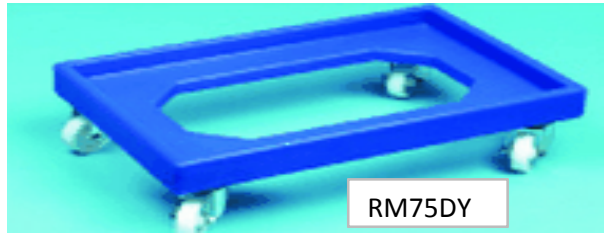

Wheel Dollies

RM75DY

RMTBD

RMSBDD

RMSBD

RM10D

RM20D

RM15D

RM5D

RM25D

Code	Description	Material	Sd. Colours	Price (ex GST)	Price (inc GST)
# RM75DYB	To suit 2 containers up to 635x385mm	Polyethylene	○ ● ● ● ● ●	\$115.50	\$127.05
# RMTBDB	To suit bins up to 445mm diameter	Polyethylene	● ● ● ● ● ●	\$131.25	\$144.38
# RMSBDD	To suit 2 bins up to 385mm diameter	Polyethylene/stainless steel	○ ● ● ● ● ●	\$381.23	\$419.35
# RMSBD	To suit bins up to 385mm diameter	Polyethylene	○ ● ● ● ● ●	\$102.90	\$113.19
# RM90DB	To suit containers up to 550x360mm	Polyethylene	○ ● ● ● ● ●	\$102.90	\$113.19
# RM5D	For bins up to 290mm diameter	Powder coated	●	\$121.50	\$133.65
# RM10D	For bins up to 345mm diameter	Powder coated	●	\$121.50	\$133.65
# RM15D	For bins up to 420mm diameter	Powder coated	●	\$121.50	\$133.65
# RM20D	For bins up to 430mm diameter	Powder coated	●	\$121.50	\$133.65
# RM25D	For bins up to 440mm diameter	Powder coated	●	\$121.50	\$133.65

Inter-stacking Bins

RMSBL

RMSB16

RMSB11

RMSB7

RMSB4

Code	Ext Dimensions Dia X H	Litres Capacity	Gallons Capacity	Sd. Colours	Price (ex GST)	Price (inc GST)
# RMSB4	425x178	18	4	○ ● ● ● ● ●	\$25.20	\$27.72
# RMSB7	425x300	31	7		\$37.80	\$41.58
# RMSB11	425x438	46	11		\$50.40	\$55.44
# RMSB16	425x650	73	16		\$60.45	\$66.50