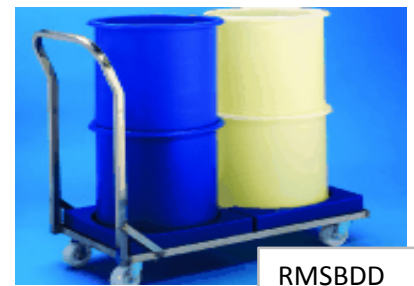

Wheel Dollies

RM75DY

RMTBD

RMSBDD

RMSBD

RM10D

RM20D

RM15D

RM5D

RM25D

Code	Description	Material	Sd. Colours	Price (ex GST)	Price (inc GST)
# RM75DYB	To suit 2 containers up to 635x385mm	Polyethylene	○ ● ● ● ● ●	\$115.50	\$127.05
# RMTBDB	To suit bins up to 445mm diameter	Polyethylene	● ● ● ● ● ●	\$131.25	\$144.38
# RMSBDD	To suit 2 bins up to 385mm diameter	Polyethylene/stainless steel	○ ● ● ● ● ●	\$381.23	\$419.35
# RMSBD	To suit bins up to 385mm diameter	Polyethylene	○ ● ● ● ● ●	\$102.90	\$113.19
# RM90DB	To suit containers up to 550x360mm	Polyethylene	○ ● ● ● ● ●	\$102.90	\$113.19
# RM5D	For bins up to 290mm diameter	Powder coated	●	\$121.50	\$133.65
# RM10D	For bins up to 345mm diameter	Powder coated	●	\$121.50	\$133.65
# RM15D	For bins up to 420mm diameter	Powder coated	●	\$121.50	\$133.65
# RM20D	For bins up to 430mm diameter	Powder coated	●	\$121.50	\$133.65
# RM25D	For bins up to 440mm diameter	Powder coated	●	\$121.50	\$133.65

Inter-stacking Bins

RMSBL

RMSB16

RMSB11

RMSB7

RMSB4

Code	Ext Dimensions Dia X H	Litres Capacity	Gallons Capacity	Sd. Colours	Price (ex GST)	Price (inc GST)
# RMSB4	425x178	18	4	○ ● ● ● ● ●	\$25.20	\$27.72
# RMSB7	425x300	31	7		\$37.80	\$41.58
# RMSB11	425x438	46	11		\$50.40	\$55.44
# RMSB16	425x650	73	16		\$60.45	\$66.50