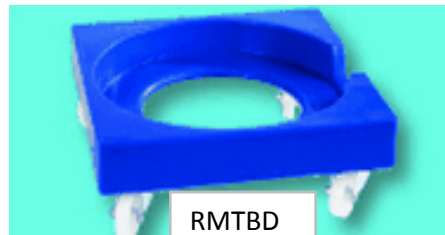

Wheel Dollies

RM75DY

RMTBD

RMSBDD

RMSBD

RM10D

RM20D

RM15D

RM5D

RM25D

Code	Description	Material	Sd. Colours	Price (ex GST)	Price (inc GST)
# RM75DYB	To suit 2 containers up to 635x385mm	Polyethylene	○ ● ● ● ● ●	\$115.50	\$127.05
# RMTBDB	To suit bins up to 445mm diameter	Polyethylene	● ● ● ● ● ●	\$131.25	\$144.38
# RMSBDD	To suit 2 bins up to 385mm diameter	Polyethylene/stainless steel	○ ● ● ● ● ●	\$381.23	\$419.35
# RMSBD	To suit bins up to 385mm diameter	Polyethylene	○ ● ● ● ● ●	\$102.90	\$113.19
# RM90DB	To suit containers up to 550x360mm	Polyethylene	○ ● ● ● ● ●	\$102.90	\$113.19
# RM5D	For bins up to 290mm diameter	Powder coated	●	\$121.50	\$133.65
# RM10D	For bins up to 345mm diameter	Powder coated	●	\$121.50	\$133.65
# RM15D	For bins up to 420mm diameter	Powder coated	●	\$121.50	\$133.65
# RM20D	For bins up to 430mm diameter	Powder coated	●	\$121.50	\$133.65
# RM25D	For bins up to 440mm diameter	Powder coated	●	\$121.50	\$133.65

Inter-stacking Bins

RMSBL

RMSB16

RMSB11

RMSB7

RMSB4

Code	Ext Dimensions Dia X H	Litres Capacity	Gallons Capacity	Sd. Colours	Price (ex GST)	Price (inc GST)
# RMSB4	425x178	18	4	○ ● ● ● ● ●	\$25.20	\$27.72
# RMSB7	425x300	31	7		\$37.80	\$41.58
# RMSB11	425x438	46	11		\$50.40	\$55.44
# RMSB16	425x650	73	16		\$60.45	\$66.50