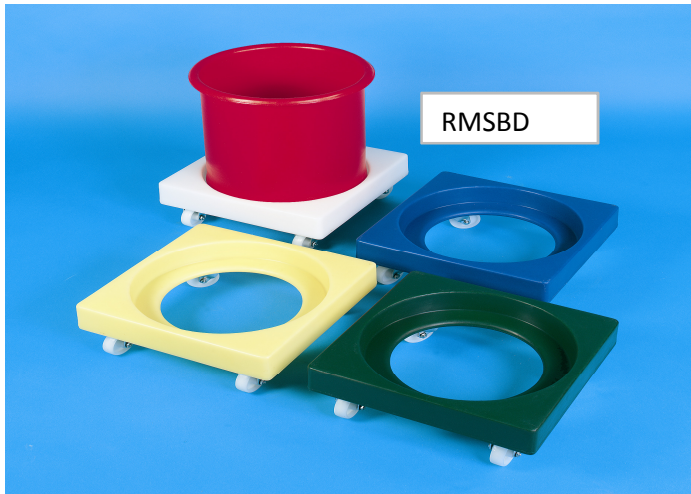

Wheel Dollies

RM75DY

RMTBD

RMSBDD

RMSBD

RM10D

RM20D

RM15D

RM5D

RM25D

Code	Description	Material	Sd. Colours	Price (ex GST)	Price (inc GST)
# RM75DYB	To suit 2 containers up to 635x385mm	Polyethylene	○ ● ● ● ● ●	\$115.50	\$127.05
# RMTBDB	To suit bins up to 445mm diameter	Polyethylene	● ● ● ● ● ●	\$131.25	\$144.38
# RMSBDD	To suit 2 bins up to 385mm diameter	Polyethylene/stainless steel	○ ● ● ● ● ●	\$381.23	\$419.35
# RMSBD	To suit bins up to 385mm diameter	Polyethylene	○ ● ● ● ● ●	\$102.90	\$113.19
# RM90DB	To suit containers up to 550x360mm	Polyethylene	○ ● ● ● ● ●	\$102.90	\$113.19
# RM5D	For bins up to 290mm diameter	Powder coated	●	\$121.50	\$133.65
# RM10D	For bins up to 345mm diameter	Powder coated	●	\$121.50	\$133.65
# RM15D	For bins up to 420mm diameter	Powder coated	●	\$121.50	\$133.65
# RM20D	For bins up to 430mm diameter	Powder coated	●	\$121.50	\$133.65
# RM25D	For bins up to 440mm diameter	Powder coated	●	\$121.50	\$133.65

Inter-stacking Bins

RMSBL

RMSB16

RMSB11

RMSB7

RMSB4

Code	Ext Dimensions Dia X H	Litres Capacity	Gallons Capacity	Sd. Colours	Price (ex GST)	Price (inc GST)
# RMSB4	425x178	18	4	○ ● ● ● ● ●	\$25.20	\$27.72
# RMSB7	425x300	31	7		\$37.80	\$41.58
# RMSB11	425x438	46	11		\$50.40	\$55.44
# RMSB16	425x650	73	16		\$60.45	\$66.50