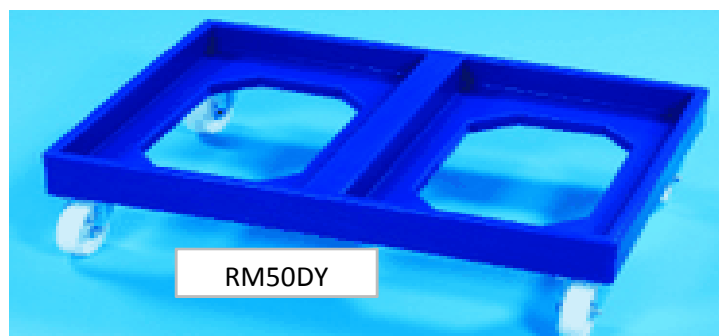

Wheel Dollies

| Product Code | Description | Material | Sd. Colours | Price (ex GST) | Price (inc GST) |
|--------------|--------------------------------------|--------------|---|----------------|-----------------|
| # RM50DY | To suit 2 containers up to 550x360mm | Polyethylene |  | - | - |
| # RM90D | To suit containers up to 550x360mm | Polyethylene |  | - | - |

Mobile Racks and Dollies for bakery and confectionery trays

| Product Code | Description | Material | Sd. Colours | Price (ex GST) | Price (inc GST) |
|--------------|--------------------------------|-------------------------------|---|----------------|-----------------|
| RM30DY | Made to order in any size | Stainless steel or galvanised |  | - | - |
| # RM35DY | For containers up to 760x450mm | Polyethylene |  | - | - |