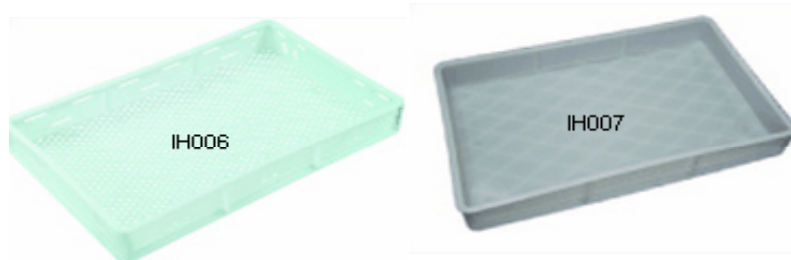

Wheel Dollies

| Product Code | Description | Material | Sd. Colours | Price (ex GST) | Price (inc GST) |
|--------------|--------------------------------------|--------------|---|----------------|-----------------|
| # RM50DY | To suit 2 containers up to 550x360mm | Polyethylene |  | - | - |
| # RM90D | To suit containers up to 550x360mm | Polyethylene |  | - | - |

Mobile Racks and Dollies for bakery and confectionery trays

| Product Code | Description | Material | Sd. Colours | Price (ex GST) | Price (inc GST) |
|--------------|--------------------------------|-------------------------------|---|----------------|-----------------|
| RM30DY | Made to order in any size | Stainless steel or galvanised |  | - | - |
| # RM35DY | For containers up to 760x450mm | Polyethylene |  | - | - |