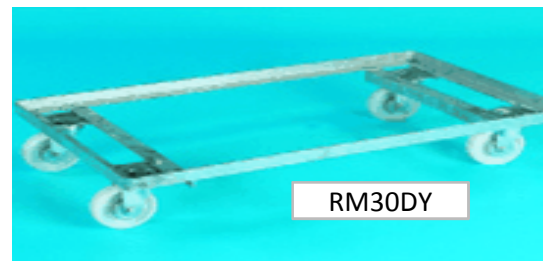

Wheel Dollies

| Product Code | Description | Material | Sd. Colours | Price (ex GST) | Price (inc GST) |
|--------------|--------------------------------------|--------------|---|----------------|-----------------|
| # RM50DY | To suit 2 containers up to 550x360mm | Polyethylene |  | - | - |
| # RM90D | To suit containers up to 550x360mm | Polyethylene |  | - | - |

Mobile Racks and Dollies for bakery and confectionery trays

| Product Code | Description | Material | Sd. Colours | Price (ex GST) | Price (inc GST) |
|--------------|--------------------------------|-------------------------------|---|----------------|-----------------|
| RM30DY | Made to order in any size | Stainless steel or galvanised |  | - | - |
| # RM35DY | For containers up to 760x450mm | Polyethylene |  | - | - |