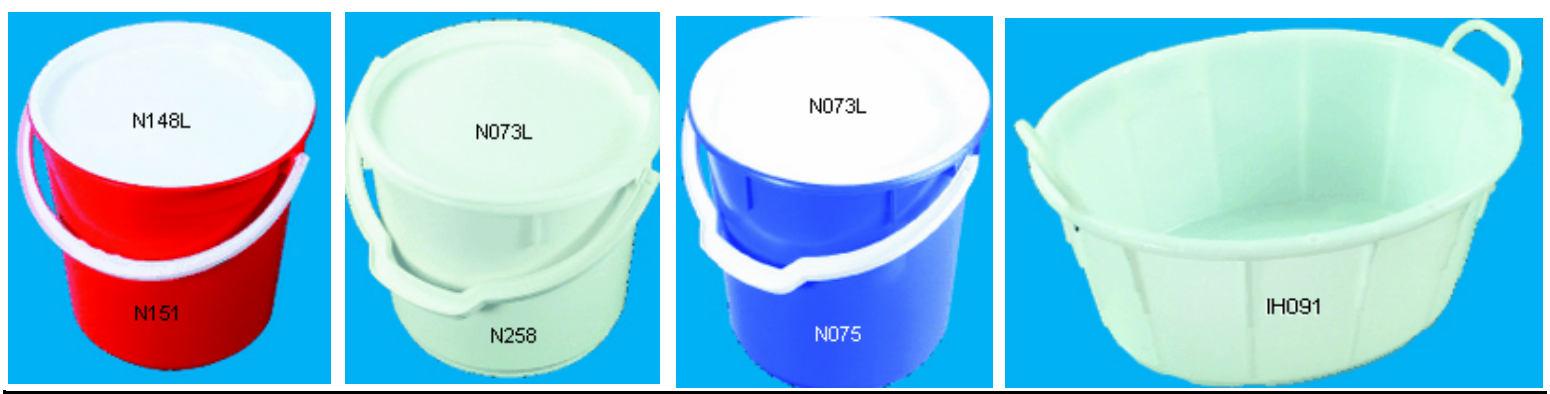

## Buckets & Tub

Code	Ext Dimensions Dia X H	Litres Capacity	Lid Code	Sd. Colours	Price (ex GST)	Price (inc GST)
N151	300x295	13.6	N148L	● ○	Please email to spacepac@spacepac.com.au for current pricing	
N258	360x295	18.2	N073L	○		
N075	360x360	22.7	N073L	● ○ ●		
# IH091	700x600x340	54	N/A	○		

## Airtight Containers

White and clear colour as standard. Choice of coloured lids for most sizes.  
 Coloured containers are available subject to minimum order quantity.

Product Code	Ext Dimensions Dia X H	Litres Capacity	Lid Code	Sd. Colours	Price (ex GST)	Price (inc GST)
V12	140x125	1.2	Inc.	○	Please email to spacepac@spacepac.com.au for current pricing	
V23	170x150	2.3	Inc.	○		
V40	205x190	4.0	Inc.	○		
V50	220x200	5.0	Inc.	○		
# V110	275x270	11	Inc.	○		
V150	320x270	15	Inc.	○		
V200	320x330	20	Inc.	○		
RM75B	510x530	75	RM75A	○		
RM110B	510x730	110	RM75A	○		