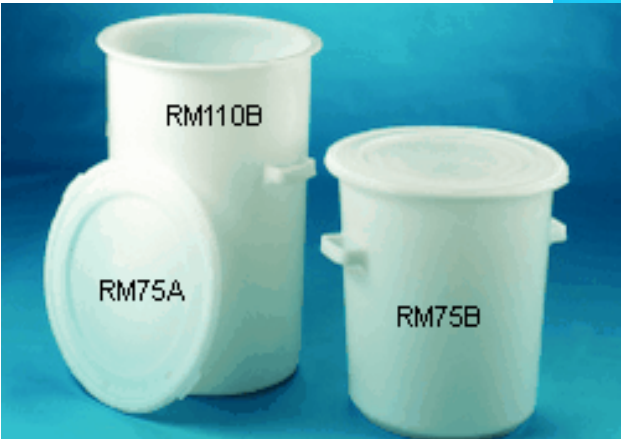

## Buckets & Tub

Code	Ext Dimensions Dia X H	Litres Capacity	Lid Code	Sd. Colours	Price (ex GST)	Price (inc GST)
N151	300x295	13.6	N148L	● ○	Please email to spacepac@spacepac.com.au for current pricing	
N258	360x295	18.2	N073L	○		
N075	360x360	22.7	N073L	● ○ ●		
# IH091	700x600x340	54	N/A	○		

## Airtight Containers

White and clear colour as standard. Choice of coloured lids for most sizes.  
 Coloured containers are available subject to minimum order quantity.

Product Code	Ext Dimensions Dia X H	Litres Capacity	Lid Code	Sd. Colours	Price (ex GST)	Price (inc GST)
V12	140x125	1.2	Inc.	○	Please email to spacepac@spacepac.com.au for current pricing	
V23	170x150	2.3	Inc.	○		
V40	205x190	4.0	Inc.	○		
V50	220x200	5.0	Inc.	○		
# V110	275x270	11	Inc.	○		
V150	320x270	15	Inc.	○		
V200	320x330	20	Inc.	○		
RM75B	510x530	75	RM75A	○		
RM110B	510x730	110	RM75A	○		