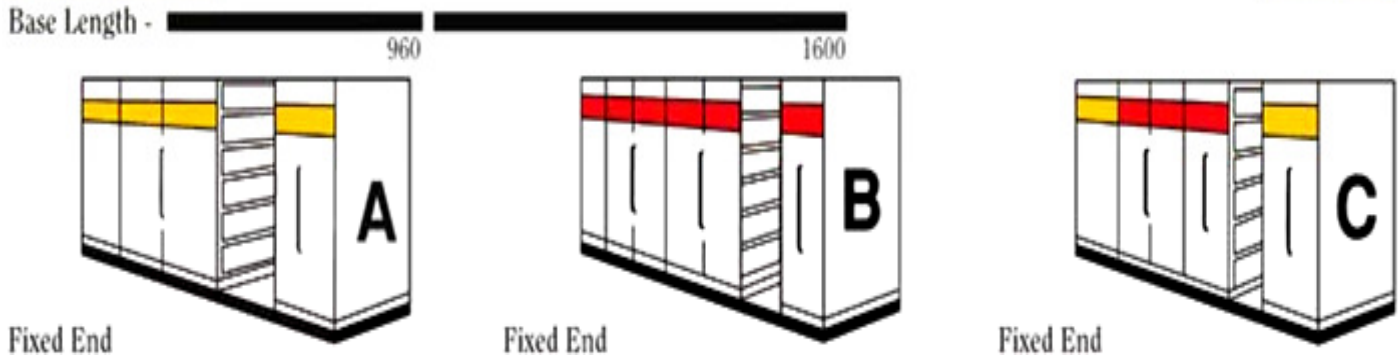

2560mm 300mm Shelf Depth 400mm Shelf Depth **ERL-A,B,C**

PRODUCT CODES	L x W x H (mm)	(m3) SHIP. VOL	NET WEIGHT (KG)	Linear Capacity(m)	WEIGHT CAPACITY (kg)	Trade Price Exc.GST
# ERL-AE-920	2560X900X2000	0.8	270	21.6	2640	Please email to spacepac@spacepac.com.au for current pricing
# ERL-AE-922	2560X900X2200		280			
# ERL-BE-920	2560X900X2000	1	320	32.4	3960	
# ERL-BE-922	2560X900X2200		332			
# ERL-CE-920	2560X900X2000	0.9	302	27.0	3300	
# ERL-CE-922	2560X900X2200		313			
# ERL-AE-1220	2560X1200X2000	1.0	353	28.8	2640	
# ERL-AE-1222	2560X1200X2200		364			
# ERL-BE-1220	2560X1200X2000	1.3	416	43.2	3960	
# ERL-BE-1222	2560X1200X2200		430			
# ERL-CE-1220	2560X1200X2000	1.2	391	36	3300	
# ERL-CE-1222	2560X1200X2200		404			

This shelf is very useful as a roll - out work station within the main unit. Its slender design allows for six full levels of storage in the 2200 high Rola File units. It runs on out full extension runner arm system and is available in two standard widths. It avoids the