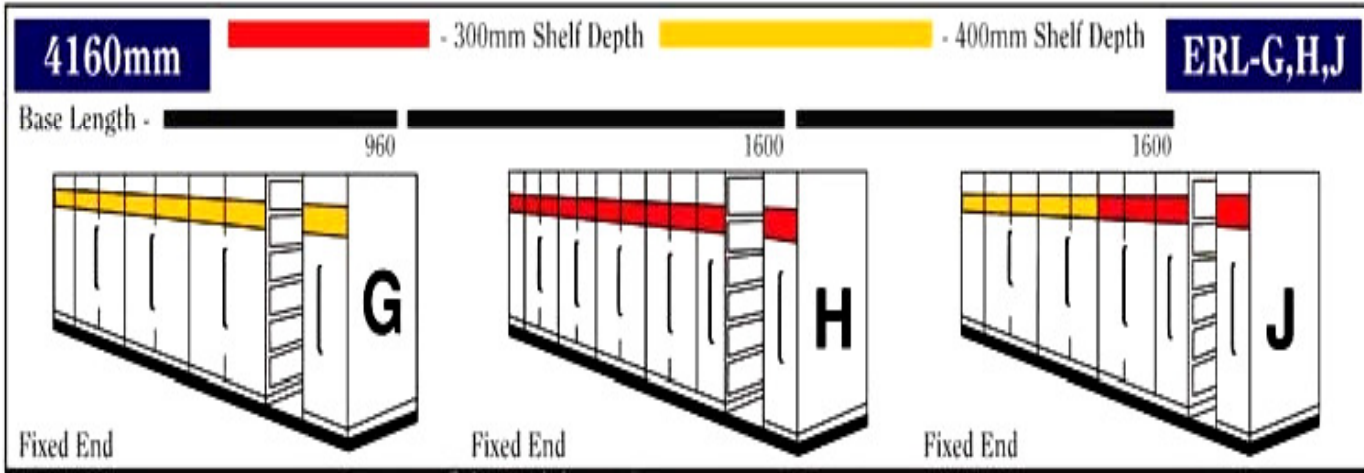

* All Dimensions are expressed in millimetres

* Allow 175mm for base height

All prices/specifications subject to change without notice.

Replaces all previous versions

Effective 11th September 2009

ROLA FILE - ELITE BUILT

PRODUCT CODES	L x W x H	(m3) SHIP VOL	NET WEIGHT(KG)	Linear Capacity(m)	WEIGHT CAPACITY (kg)	Trade Price Exc.GST
# ERL-GE-920	4160X900X2000	1.5	509	43.2	5280	Please email to spacepac@spacepac.com.au for current pricing
# ERL-GE-922	4160X900X2200		528			
# ERL-HE-920	4160X900X2000	1.8	571	59.4	7260	
# ERL-HE-922	4160X900X2200		593			
# ERL-JE-920	4160X900X2000	1.6	530	48.6	5940	
# ERL-JE-922	4160X900X2200		550			
# ERL-GE-1220	4160X1200X2000	2	663	57.6	5280	
# ERL-GE-1222	4160X1200X2200		683			
# ERL-HE-1220	4160X1200X2000	2.2	743	79.2	7260	
# ERL-HE-1222	4160X1200X2200		767			
# ERL-JE-1220	4160X1200X2000	2.1	691	64.8	5940	
# ERL-JE-1222	4160X1200X2200		712			