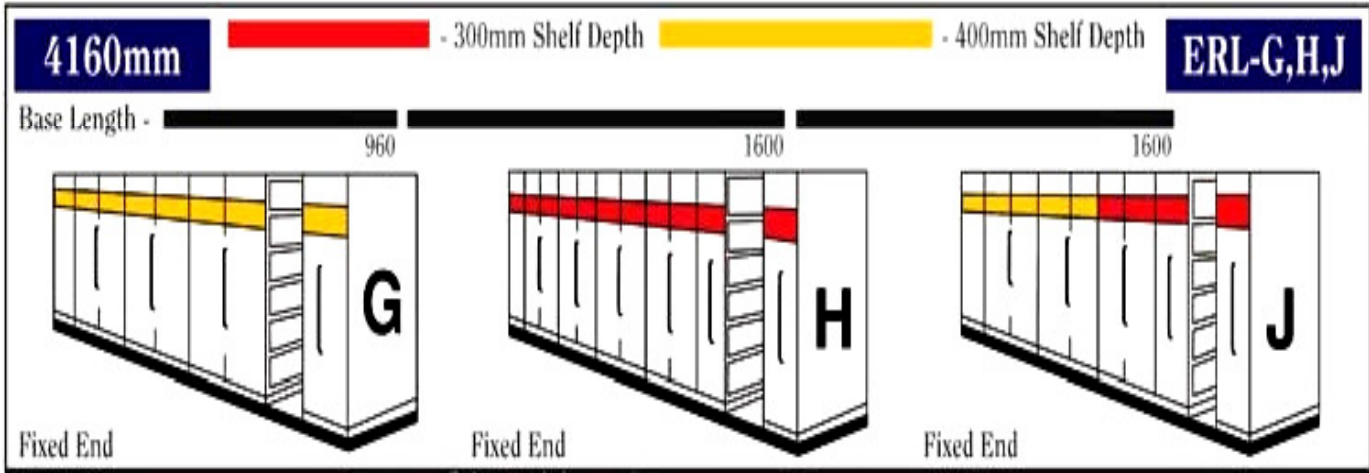

* All Dimensions are expressed in millimetres

* Allow 175mm for base height

All prices/specifications subject to change without notice.

Replaces all previous versions

Effective 11th September 2009

ROLA FILE - ELITE BUILT

PRODUCT CODES	L x W x H	(m3) SHIP VOL	NET WEIGHT(KG)	Linear Capacity(m)	WEIGHT CAPACITY (kg)	Trade Price Exc.GST
# ERL-GE-920	4160X900X2000	1.5	509	43.2	5280	Please email to spacepac@spacepac.com.au for current pricing
# ERL-GE-922	4160X900X2200		528			
# ERL-HE-920	4160X900X2000	1.8	571	59.4	7260	
# ERL-HE-922	4160X900X2200		593			
# ERL-JE-920	4160X900X2000	1.6	530	48.6	5940	
# ERL-JE-922	4160X900X2200		550			
# ERL-GE-1220	4160X1200X2000	2	663	57.6	5280	
# ERL-GE-1222	4160X1200X2200		683			
# ERL-HE-1220	4160X1200X2000	2.2	743	79.2	7260	
# ERL-HE-1222	4160X1200X2200		767			
# ERL-JE-1220	4160X1200X2000	2.1	691	64.8	5940	
# ERL-JE-1222	4160X1200X2200		712			