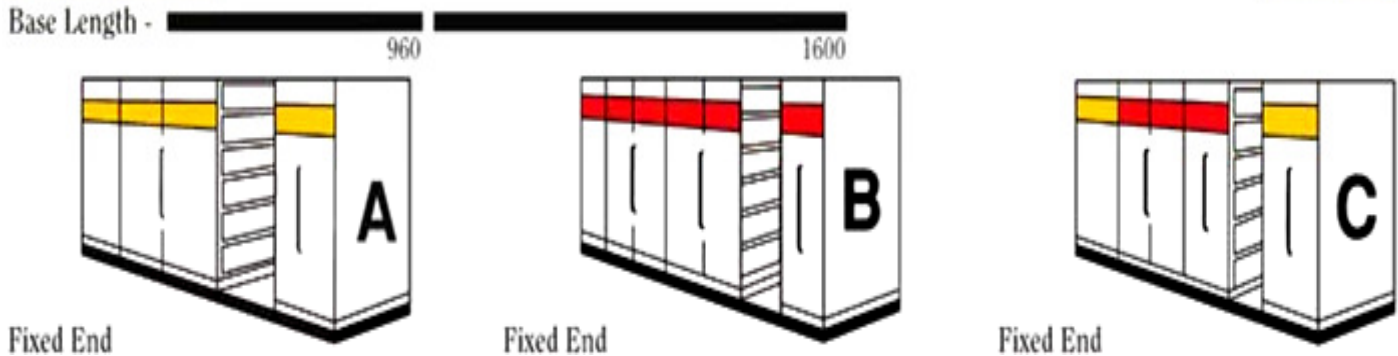

2560mm - 300mm Shelf Depth - 400mm Shelf Depth **ERL-A,B,C**

PRODUCT CODES	L x W x H (mm)	(m3) SHIP. VOL	NET WEIGHT (KG)	Linear Capacity(m)	WEIGHT CAPACITY (kg)	Trade Price Exc.GST
# ERL-AE-920	2560X900X2000	0.8	270	21.6	2640	Please email to spacepac@spacepac.com.au for current pricing
# ERL-AE-922	2560X900X2200		280			
# ERL-BE-920	2560X900X2000	1	320	32.4	3960	
# ERL-BE-922	2560X900X2200		332			
# ERL-CE-920	2560X900X2000	0.9	302	27.0	3300	
# ERL-CE-922	2560X900X2200		313			
# ERL-AE-1220	2560X1200X2000	1.0	353	28.8	2640	
# ERL-AE-1222	2560X1200X2200		364			
# ERL-BE-1220	2560X1200X2000	1.3	416	43.2	3960	
# ERL-BE-1222	2560X1200X2200		430			
# ERL-CE-1220	2560X1200X2000	1.2	391	36	3300	
# ERL-CE-1222	2560X1200X2200		404			

This shelf is very useful as a roll - out work station within the main unit. Its slender design allows for six full levels of storage in the 2200 high Rola File units. It runs on out full extension runner arm system and is available in two standard widths. It avoids the