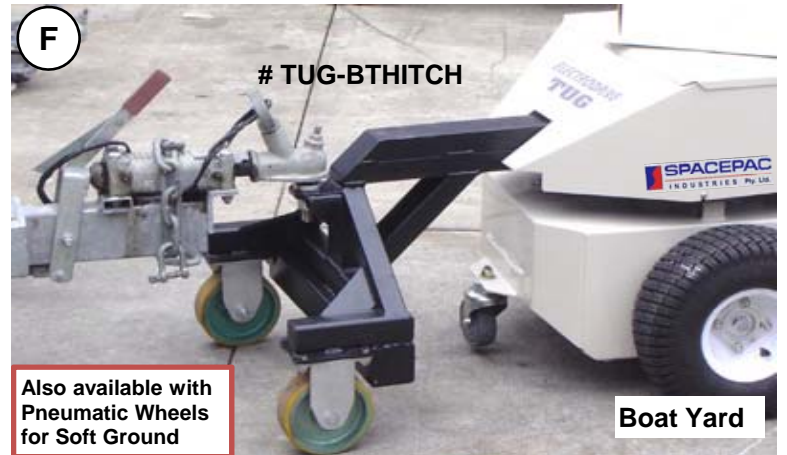

D

TUG-BTHITCH

Also available with
Pneumatic Wheels
for Soft Ground

Boat Yard