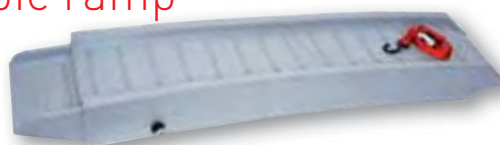

atv tray

features

- Extremely tough poly
- Anti-slip grip design

Colours: Red Black

Code	Description	Dimensions (L x W x H)
104	Jillaroo Tray Series One	880 x 540 x 100mm

load-ezy telescopic ramp

113

The 'Load-Ezy' ramp is an extremely tough and stylish poly ramp - a motorbike or small implement loading ramp, designed to protect your back and your bike. 'Load-Ezy' incorporates very unique features, setting it apart from traditional loading ramps.

Colours: Grey

Code	Description	Slide-in length	Extended length	Width	SWL kg
113	Load-Ezy Ramp - Single	1550mm	2300mm	300mm	350
114	Load-Ezy Ramp - Pair	1550mm	2300mm	300mm	700

underbody rope boxes

features