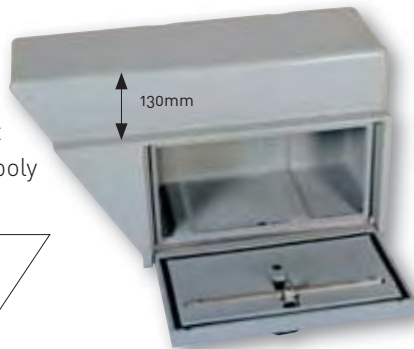

features

- 2 sizes
- Heavy duty strap and cambuckle - quick to secure
- Numerous uses eg. fishing tackle, photography, shearing etc

Colours: Red Black

Code	Description	Dimensions (L x W x H)
107	Jillaroo Toolbox - Low Profile	640 x 290 x 220mm
110	Jillaroo Toolbox - Large	720 x 300 x 310mm

atv tray

features

- Extremely tough poly
- Anti-slip grip design

Colours: Red Black

Code	Description	Dimensions (L x W x H)
104	Jillaroo Tray Series One	880 x 540 x 100mm

load-ezy telescopic ramp

113

The 'Load-Ezy' ramp is an extremely tough and stylish poly ramp - a motorbike or small implement loading ramp, designed to protect your back and your bike. 'Load-Ezy' incorporates very unique features, setting it apart from traditional loading ramps.

Colours: Grey

Code	Description	Slide-in length	Extended length	Width	SWL kg
113	Load-Ezy Ramp - Single	1550mm	2300mm	300mm	350
114	Load-Ezy Ramp - Pair	1550mm	2300mm	300mm	700

underbody rope boxes

features

- Lockable
- Weather resistant
- Extremely tough poly

orientation

Colours: Grey

Code	Description	Dimensions (approx mm)		
		Length	Width	Height
414	Underbody Rope Box 365-A	365 (Base) 585 (Top)	365 (Door) 585 (Body)	440
416	Underbody Rope Box 365-B	365 (Base) 585 (Top)	365 (Door) 585 (Body)	440
409	Underbody Rope Box 550-A	520 (Base) 750 (Top)	35 (Door) 240 (Body)	440
411	Underbody Rope Box 550-B	520 (Base) 750 (Top)	35 (Door) 240 (Body)	440