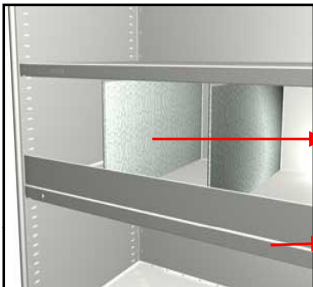

Ultima CI-80 Accessories

Shelf Stiffeners

Increase shelf load carrying capacity
 900 x 400mm - 130kg; Add Stiffener - 240kg

Binning Dividers

Bin Front
 bolted to front of
 shelf to hold items
 on the shelf

Suspension
 Filing Drawer
 is designed to suit
 drop-in suspension
 files.

Pull-Out
 Reference Shelf
 provide an instant
 work top.

SHELF STIFFENERS

| Part Number | Description | Pack Qty |
|-------------|------------------------------|----------|
| # 201481 | SHELF STIFFENER UL 750 ZANN | 2 |
| # 201484 | SHELF STIFFENER UL 900 ZANN | 2 |
| # 201490 | SHELF STIFFENER UL 1050 ZANN | 2 |
| # 201493 | SHELF STIFFENER UL 1200 ZANN | 2 |