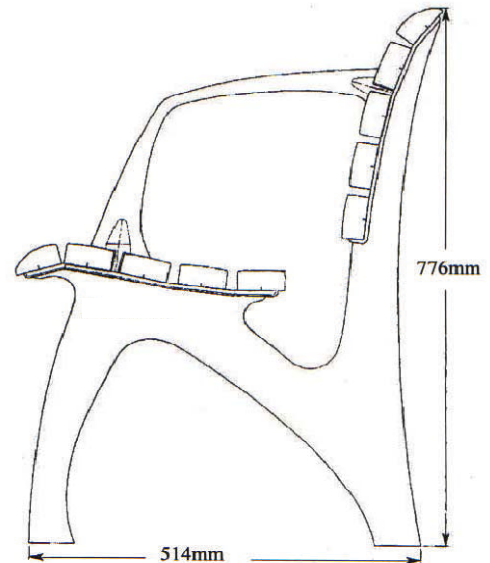

S190 - In/Outdoor Seating with Backrest

#S190 Timber Slat seat

Dimensions:

· 1800L x 776H x 514W (mm)

Specifications:

- Standard Frame and Armrests, Grey Powder coat
- Convex radius hardwood slats
- 60mm x 30mm slats
- 1800mm length
- Surface mount - hidden 10mm dia. Rod

While Stocks Last

NOW : \$ 992.40 plus GST
WAS : \$ 1,159.00 Plus GST

The S190 is ergonomically designed for comfort and is strong and durable. Available as a freestanding or wall mounted version with low maintenance, corrosion resistant, elegantly styled cast aluminium frames and armrests. The S190's modern design is aesthetically pleasing and complementary to streetscapes, shopping malls and public spaces.

Grey Powder Coat framework.

Ergonomically designed seat and backrest.

Stylish curved legs with hidden mountings.

Picture shown with Silver Paint Timber

Picture shown without Armrest

All prices/specifications subject to change without notice.