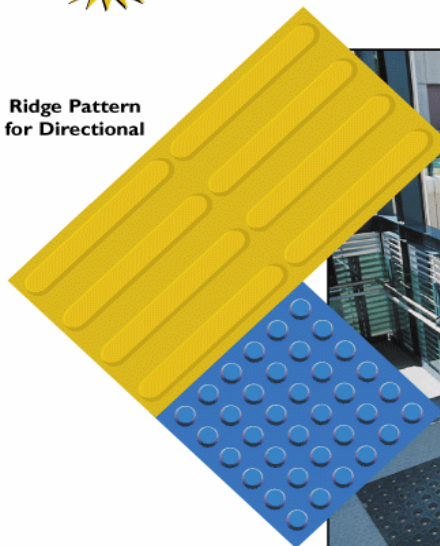

Ridge Pattern for Directional

Stud Pattern For Warning