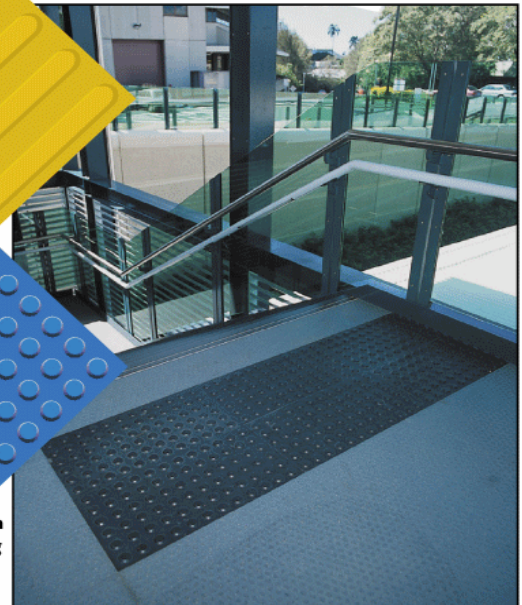

Please refer to the Australian Standard 1428.4-2002 part 4, for correct usage

Product Class: B

Part Number	Description	Size	Price (EX GST)
845830	Tactile Warning Safety Yellow	300x600mm	$44.90
845831	Tactile Warning Terracotta	300x600mm	$44.90
845832	Tactile Warning Pacific Blue	300x600mm	$44.90
845833	Tactile Warning Saxon Grey	300x600mm	$44.90
845834	Tactile Warning Black	300x600mm	$44.90
845837	Tactile Directional Safety Yellow	300x600mm	$44.90
845836	Tactile Directional Terracotta	300x600mm	$44.90
845838	Tactile Directional Pacific Blue	300x600mm	$44.90
845839	Tactile Directional Saxon Grey	300x600mm	$44.90
845835	Tactile Directional Black	300x600mm	$44.90
845840	Marpei Adhesive 2 Part	2kg (up to 10 tiles)	$42.50
845841	Marpei Adhesive 2 Part	5kg (up to 25 tiles)	$69.90

Colours Available:

* Colours may vary slightly

All prices/specifications subject to change without notice.