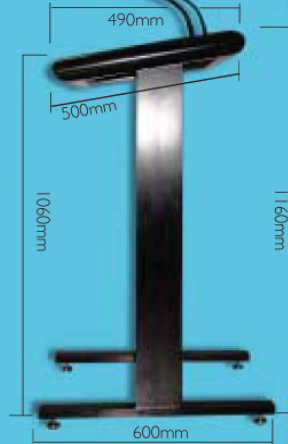

Replaces all previous versions

Effective 1st September 2005

IMAGE LecternPro Series

Lectern **Executive** LE400, LE500
Lectern **Basic** LB100, LB200
Lectern **Standard** LS300

A professional looking lectern for true professionals.

- Sleek design
- Storage area for presentation aids
- Option choice - Basic to Fully Featured
- Optional built-in amplifier
- Finished in either mark-resistant black, or silver powdercoat,
- Choice of fabrics for front panel
- Full-height or Desk-height options
- Demountable for transport

SPECIFICATIONS - LecternPro

*1: **FRAME COLOURS:**
S=Silver, B=Black, G=Gold
2: **PANEL FABRIC COLOURS:
T=TWILL Range: Slate (Grey/blue) or Black
P=PRELUDE Range:(Choose from range)

	EXECUTIVE LE500 full height XLR x2 clock/light	EXECUTIVE-AMP LE400 full height 40W PA amp XLR & UHF mics & clock/light	STANDARD LS300 full height XLR light	BASIC-DESK LB200 desk height No accessories	BASIC LB100 desk height No accessories
Frame Colour*	S, B, G	S, B, G	S, B, G	S, B	S, B
Panel Colour**	T or P	T or P	T or P	T	T
XLR Mic connector		#	#		
XLR Mic connectors(x2)	#				
UHF Mic/Rx included (Handheld)		#			
XLR Mic included (Gooseneck)		#			
Light	#	#	#		
XLR socket to ext Amp	#		#		
40W built-in PA Amp		#			
Amp Controls (Vol/Base/etc)		#			
6.5mm Mic input		#			
Speaker out connection		#			
Aux RCA audio input		#			
LCD Clock	#	#			
Lift up Lid (for documents, etc)	#	#	#		
Room for Touchscreen (60mm depth)	#	#	#		
Demountable for transport (All models)					